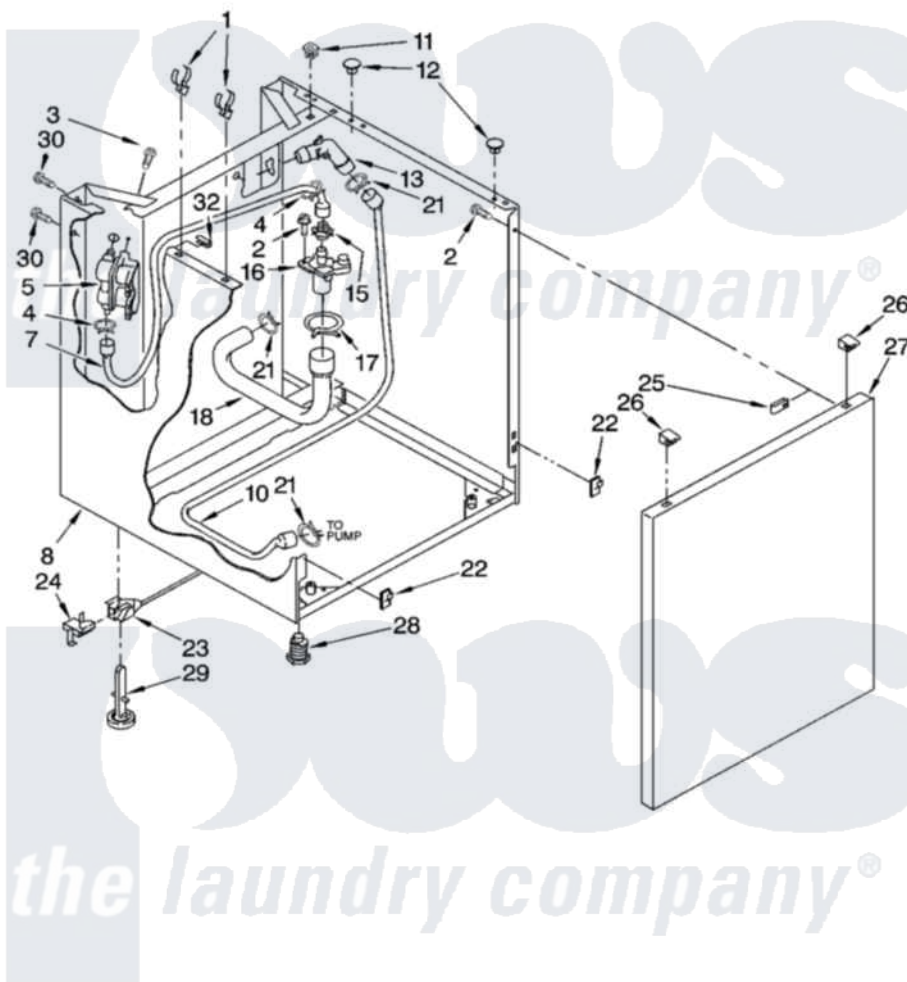

Whirlpool LTE5243DQ5 07 - WASHER CABINET PARTS

WASHER CABINET PARTS

For Models: LTE5243DQ5, LTE5243DT5
(Designer White) (Biscuit)

8180758

9

Whirlpool [Residential Whirlpool LTE5243DQ5 Washer/Dryer Parts](#) Parts Diagram 07 - WASHER CABINET PARTS

[Click on the part number to view part](#)

Item	Original Part Number	Replaced By	Status	Part Description
1	356746			Clip, Condenser
2	343641	681414		Screw, 10AB X 1/2
3	9740848			Screw, Mixing Valve Mounting
4	370451	596669		Clamp, Manifold
5	3952163	285805		Valve-Inlet
7	692699			Hose, Water Inlet
8	696013			Cabinet
"	3978594			Cabinet
10	696710			Hose, Drain
11	692400			Nut, Push-In
12	660975			Plug, Top To Cabinet
13	8557915			Connector, Hose
15	356471			Cap, Siphon Break
16	356363			Siphon Break
17	272861		Not Available	Clamp, Hose
18	696394			Hose, Water Inlet

21	660628	285655	Clamp, Hose
22	3394083		Clip, Front Panel
23	358652		Link, Leveling
24	359364		Clip, Leveling Mechanism
25	98234		Clip, U-Bend
26	345670		Lock, Top
27	692628		Panel, Front
"	3978596		Panel, Front
28	367594		Foot, Front
29	358594		Foot, Rear
30	3400000		Screw, 10-24 X 3/8
32	3390046		Protector, Edge