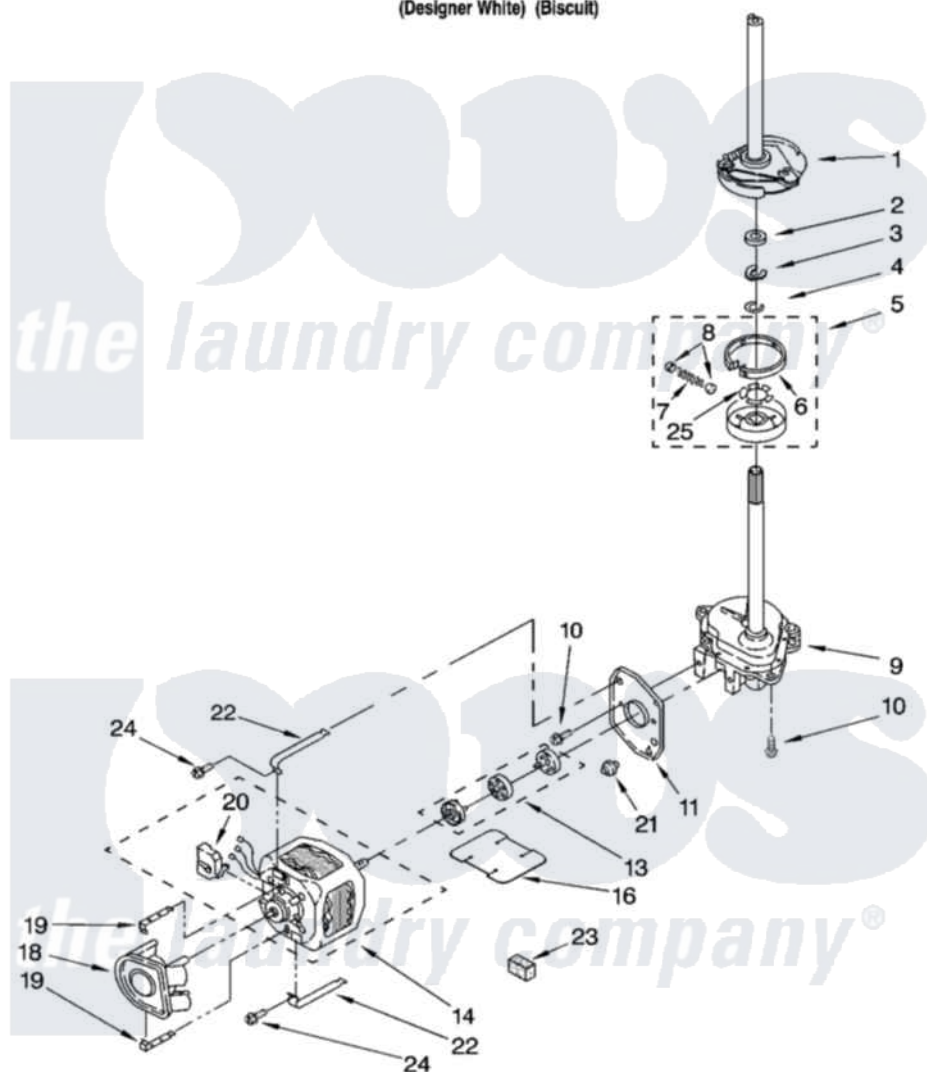

Whirlpool LTE5243DQ5 08 - BRAKE, CLUTCH, GEARCASE, MOTOR AND PUMP PARTS

BRAKE, CLUTCH, GEARCASE, MOTOR AND PUMP PARTS

For Models: LTE5243DQ5, LTE5243DT5
(Designer White) (Biscuit)

8180758

11

Whirlpool [Residential Whirlpool LTE5243DQ5 Washer/Dryer Parts](#) Parts Diagram 08 - BRAKE, CLUTCH, GEARCASE, MOTOR AND PUMP PARTS

[Click on the part number to view part](#)

Item	Original Part Number	Replaced By	Status	Part Description
1	387948	285792		Basketdrive
2	63292			Washer, Spin Tube Thrust
3	62697	W10080230		Ring, Spin Tube Support
4	63283	285353		Ring
5	3951312	285785		Clutch
6	3951308	285790		Lining
7	3946846	8559387		Spring And Damper Assembly
8	62646			Cap, Clutch Spring
9	3360630	3360629		Gearcase
10	3357334	3400516		Screw Anti-Rattle
11	62611			Plate, Motor Mount To Gearcase
13	3364003	285753A		Coupling
14	661600			Motor, Main Drive
16	3946532			Shield, Motor

18	3363394		Pump
19	8546127		Retainer, Pump
20	62850	8529896	Switch, Main Drive Motor
21	62691		Grommet, Motor
22	3349637	W10086010	Retainer, Motor
23	3350013		Foam
24	3387485	273556	Screw, 10-16 X 5/8
25	3355454		Clip, Main Drive