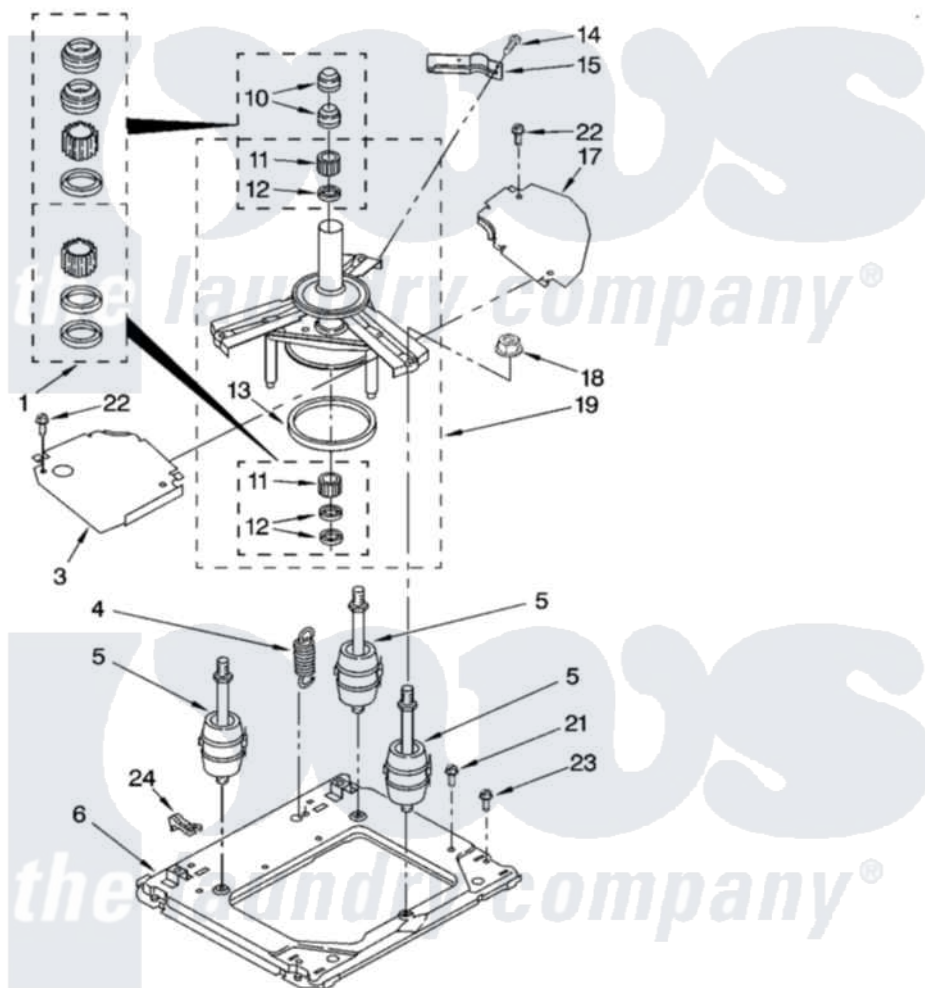

Whirlpool LTE5243DQ5 09 - MACHINE BASE PARTS

MACHINE BASE PARTS

For Models: LTE5243DQ5, LTE5243DT5
(Designer White) (Biscuit)

12

8180758

Whirlpool [Residential Whirlpool LTE5243DQ5 Washer/Dryer Parts](#) Parts Diagram 09 - MACHINE BASE PARTS

[Click on the part number to view part](#)

Item	Original Part Number	Replaced By	Status	Part Description
1	285203			Centerpost Bearing Kit
3	64137			Shield, Tub
4	388492	W10250667		Spring, Counterweight
5	3406201	W10207783		Spring
6	8577373			Base
10	356934	8577376		Seal, Centerpost
11	3347047	8546455		Bearing, Centerpost
12	357409	359449		Seal, Agitator Shaft
13	63134			Ring, Sound Deadening
14	343641	681414		Screw, 10AB X 1/2
15	63636			Bracket, Counterweight Spring
17	63637			Shield, Tub
18	3351021	279710		Nut
19	63740			Tub Support And Drum
21	3351614			Screw, Gearcase Cover Mounting
				Screw, 9A X 3/8 Hex Washer

22

[90767](#)

Screw, 0A X 3/8 HEX Washer
Head Tapping

23

[386011](#)

Screw And Washer

24

[696044](#)