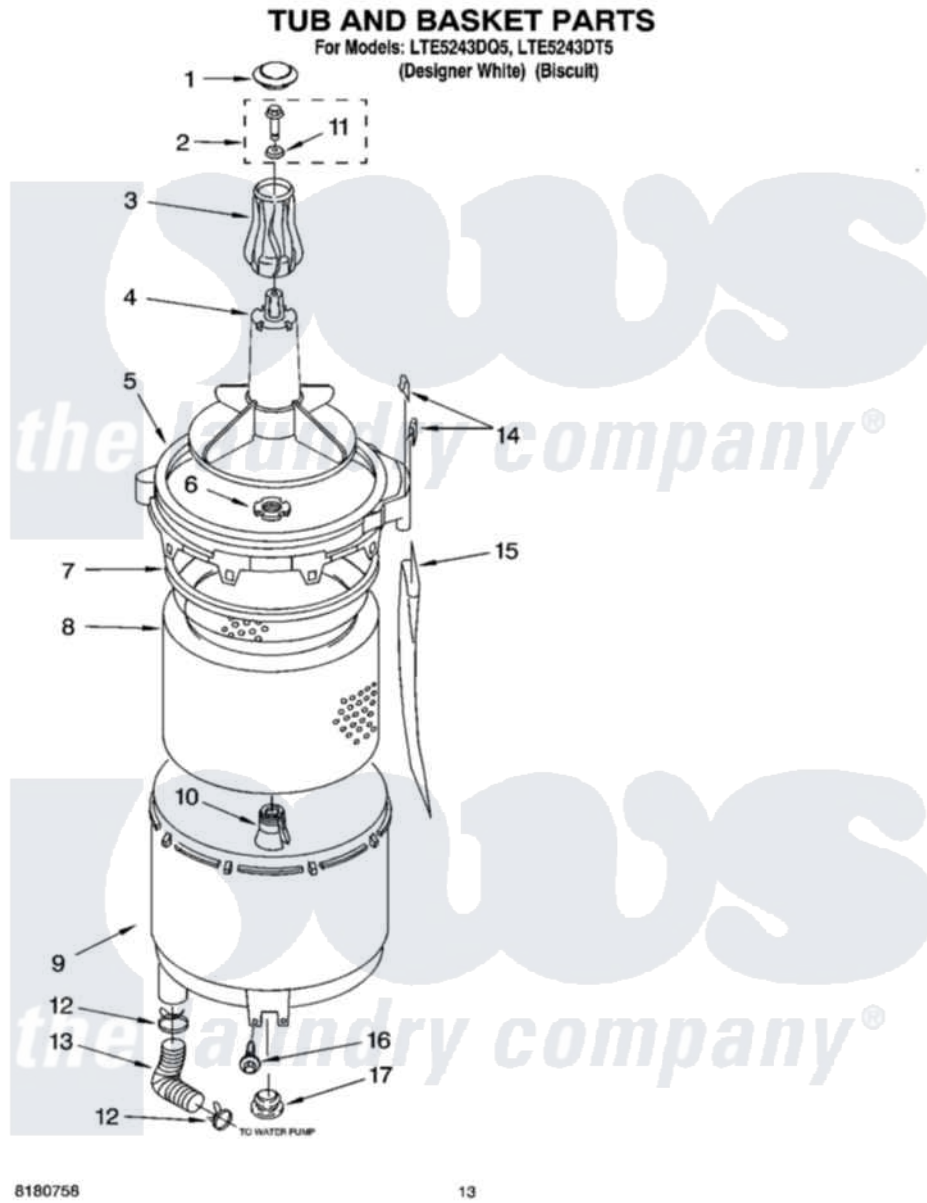

Whirlpool LTE5243DQ5 10 - TUB AND BASKET PARTS

Whirlpool Residential Whirlpool LTE5243DQ5 Washer/Dryer Parts Parts Diagram 10 - TUB AND BASKET PARTS
Click on the part number to view part

Item	Original Part Number	Replaced By	Status	Part Description
1	3355758			Cap, Agitator
2	358237			Screw And Washer
3	63840			Filter, Agitator
4	3349098			Agitator
5	64175			Tub Ring And Gasket
6	21366			Nut, Spanner
7	3359587			Gasket, Tub Ring
8	3351985			Basket
9	8066082			Tub
10	389140			Tub Block, Basket Drive
11	3949550			Washer
12	3363366	616099		Clamp
13	8066201	280120		Hose
14	352155			Clip, Retaining
15	356398			Tube, Drain Off
16	357640			Screw And Washer