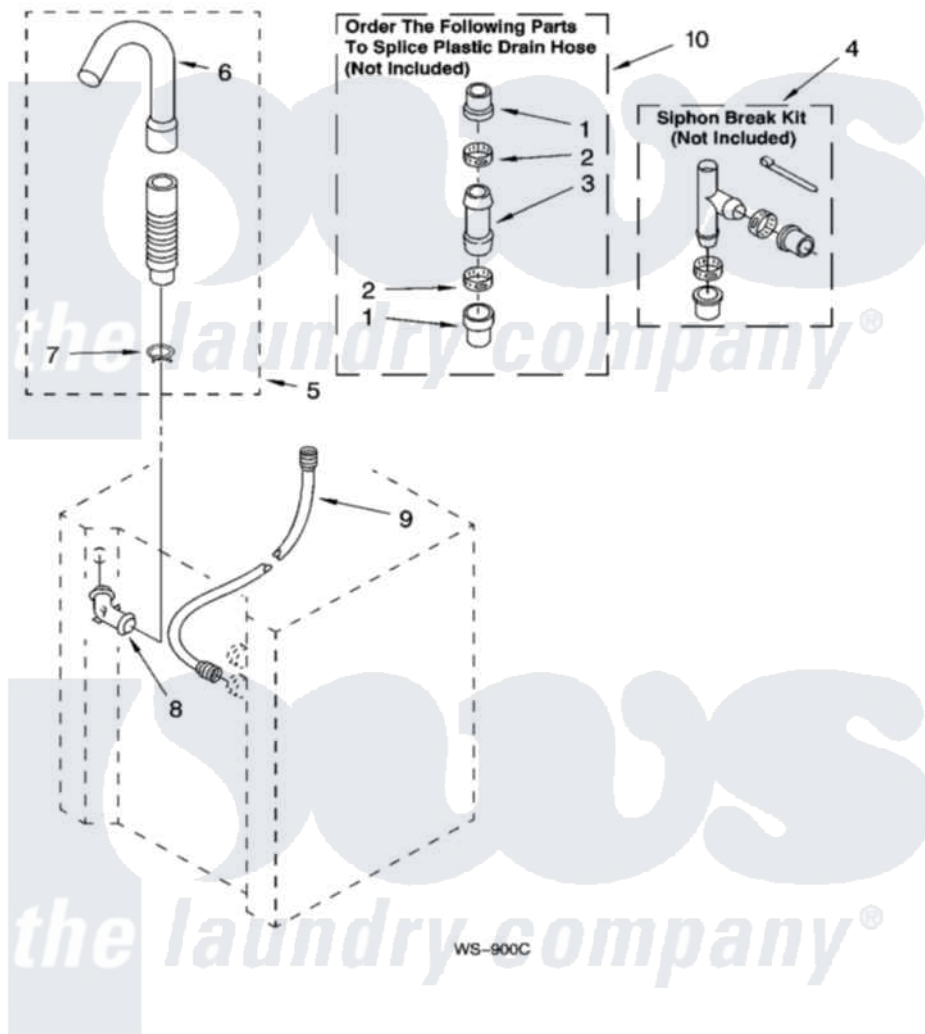

Whirlpool LTE5243DQ5 11 - WATER SYSTEM PARTS

WATER SYSTEM PARTS

For Models: LTE5243DQ5, LTE5243DT5
(Designer White) (Biscuit)

14

8180758

Whirlpool Residential Whirlpool LTE5243DQ5 Washer/Dryer Parts Parts Diagram 11 - WATER SYSTEM PARTS
Click on the part number to view part

Item	Original Part Number	Replaced By	Status	Part Description
1	285321			Water System Parts
2	65349	285655		Clamp, Hose
3	16272			Connector, Straight
4	285320			Water System Parts
5	661575	285664		Hose
"	8066182	W10108350		Hose, Corrugated Plastic Drain
"	661577	285666		Hose
6	3357027			Nozzle, Hose Drain
7	3357331			Clamp, Drain
8	356739	8557915		Connector, Hose
9	3354858	89503		Hose-Inlet
10	285442			Water System Parts
"	BLANK		Not Available	WS-900C