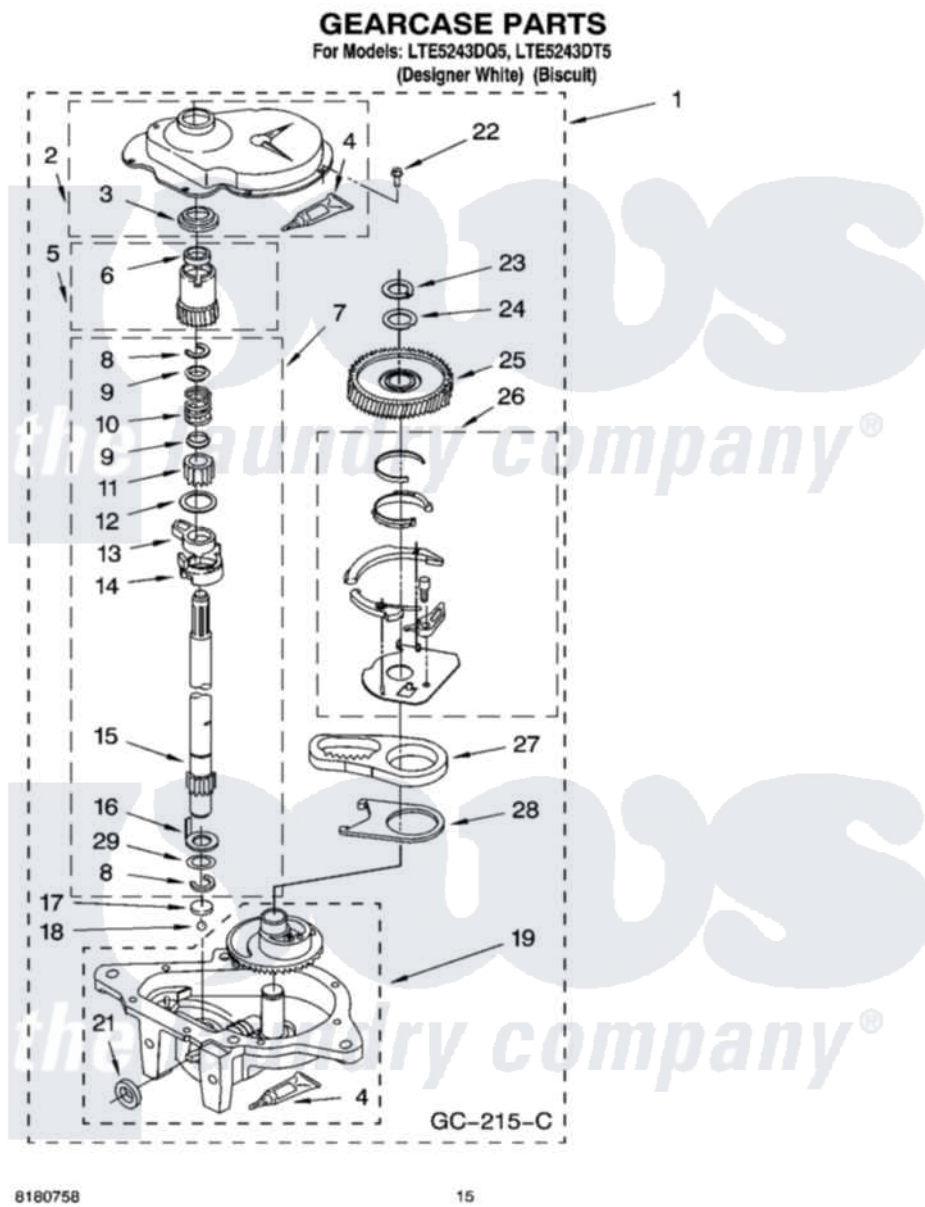

Whirlpool LTE5243DQ5 12 - GEARCASE PARTS

Whirlpool [Residential Whirlpool LTE5243DQ5 Washer/Dryer Parts](#) Parts Diagram 12 - GEARCASE PARTS
Click on the part number to view part

Item	Original Part Number	Replaced By	Status	Part Description
1	3360630	3360629		Gearcase
2	285202			Cover, Gearcase
3	3349985			Seal, Gearcase Cover
4	285195			Sealer Sealer, Gasket
5	63320	285362		Gear and Pinion
6	356427			Seal, Spin Pinion
7	389387			Shaft, Agitator
8	90369		Not Available	Ring, Retaining (2)
9	62677			Retainer, Spring
10	62676			Spring, Agitator
11	63273	285509		Shaft, Agitator
12	62619			Washer, Agitator Gear
13	62580	285206		Cam-Agitator
14	62581	285206		Cam-Agitator
15	285509			Shaft, Agitator
16	62618			Washer, Cam Thrust

17	16018	285205	Bearing
18	85529	285205	Bearing
19	389230	285515	Gearcase
21	285352		Seal Kit, Thrust Plug
22	3351614		Screw, Gearcase Cover Mounting
23	3362552	285765	Ring-Retr
24	285735	285766	Washer Kit, Thrust
25	62570	285362	Gear and Pinon
26	388253	999516	Shelf-Glas
27	3349296	8546456	Rack, Connecting
28	62621		Actuator, Shift
29	388815		Washer, Intermediate 1 3976263 Miscellaneous Parts Bag 2 3976300 Washer, Inlet Hose 3 3366913 Clamp, Hose