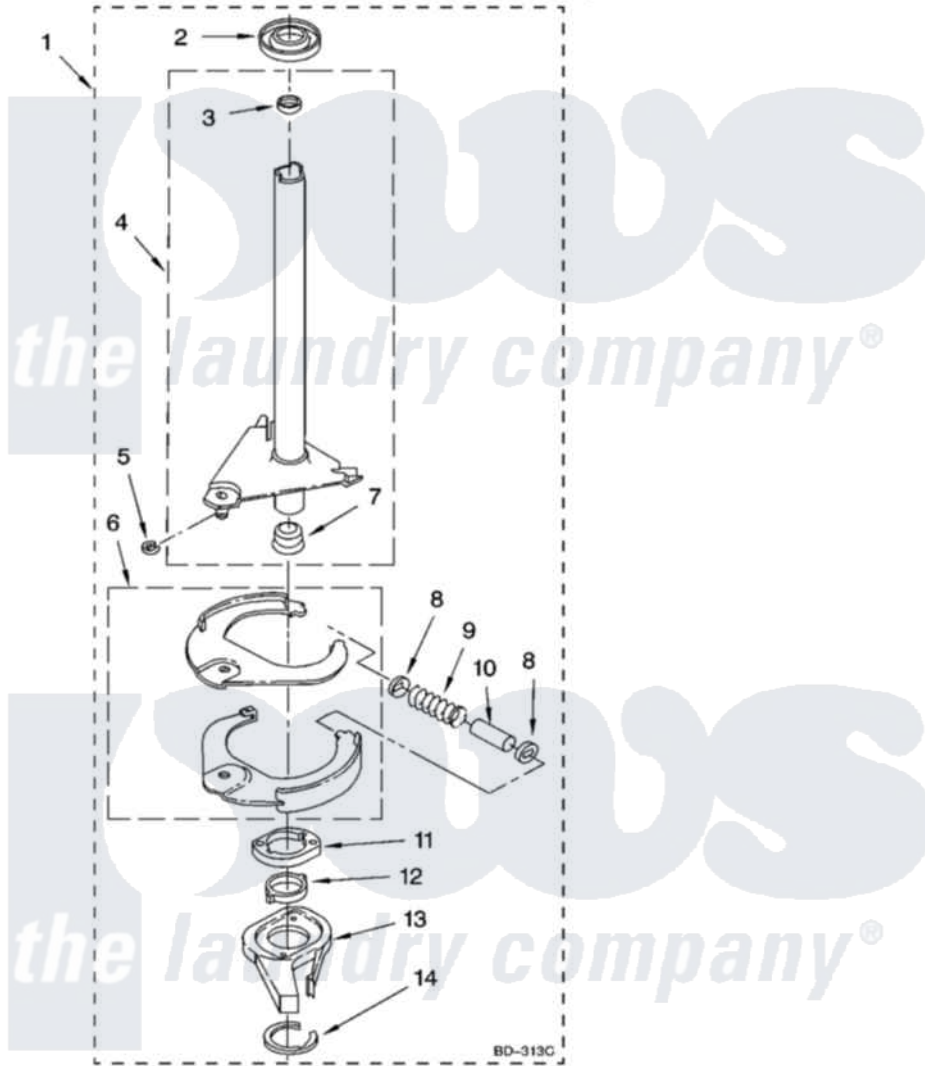

# Whirlpool LTE5243DQ5 13 - BRAKE AND DRIVE TUBE PARTS

## BRAKE AND DRIVE TUBE PARTS

For Models: LTE5243DQ5, LTE5243DT5  
(Designer White) (Biscuit)

16

8180758

Whirlpool Residential Whirlpool LTE5243DQ5 Washer/Dryer Parts Parts Diagram 13 - BRAKE AND DRIVE TUBE PARTS

Click on the part number to view part

Item	Original Part Number	Replaced By	Status	Part Description
1	387948	<a href="#">285792</a>		Basketdrive
2	<a href="#">62658</a>			Ring, Thrust
3	<a href="#">356427</a>			Seal, Spin Pinion
4	64027	<a href="#">64208</a>		Tube-Spin
5	64035	<a href="#">W10083190</a>		Ring, Retaining
6	64232	<a href="#">285438</a>		Shoe-Brake
7	62703	<a href="#">8546462</a>		"T" Bearing, Spin Tube
8	3353956	<a href="#">285658</a>		Sleeve
9	<a href="#">63748</a>			Spring, Brake
10	3355360	<a href="#">285658</a>		Sleeve
11	661516	<a href="#">8546461</a>		Cam, Brake Release
12	<a href="#">63022</a>			Sleeve, Cam
13	64194	<a href="#">285790</a>		Lining
14	90368	<a href="#">W10083200</a>		Ring, Retaining
"	BLANK		Not Available	Following Parts Not Illustrated
"	<a href="#">285208</a>			Lubricant