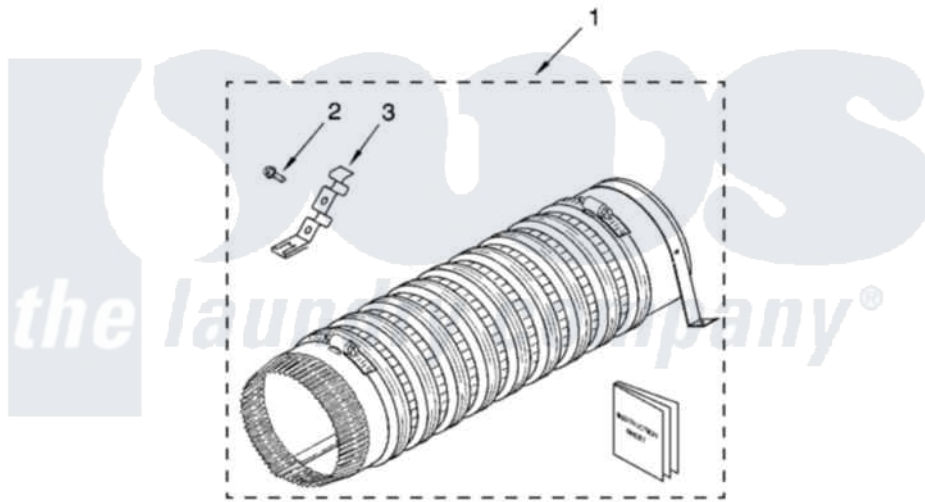

# Whirlpool LTE5243DQ5 14 - PRODUCT ACCESSORY PARTS

## PRODUCT ACCESSORY PARTS

For Models: LTE5243DQ5, LTE5243DT5  
(Designer White) (Biscuit)

8180758

17

Whirlpool [Residential Whirlpool LTE5243DQ5 Washer/Dryer Parts](#) Parts Diagram 14 - PRODUCT ACCESSORY PARTS

[Click on the part number to view part](#)

Item	Original Part Number	Replaced By	Status	Part Description
1	<a href="#">279823</a>			Side Exhaust Extension Kit
2	<a href="#">488729</a>			Screw
3	<a href="#">3395536</a>			Clip