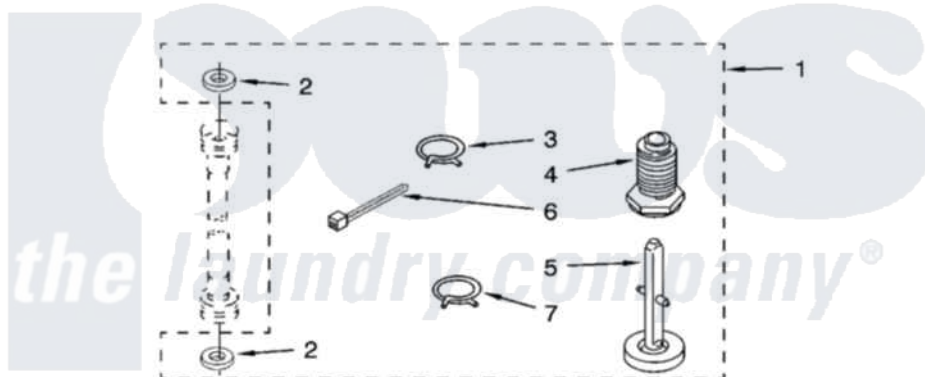

Whirlpool LTE5243DQ5 15 - MISCELLANEOUS PARTS, OPTIONAL PARTS
(NOT INCLUDED)

MISCELLANEOUS PARTS

For Models: LTE5243DQ5, LTE5243DT5
(Designer White) (Biscuit)

Whirlpool [Residential Whirlpool LTE5243DQ5 Washer/Dryer Parts](#) Parts Diagram 15 - MISCELLANEOUS PARTS,
OPTIONAL PARTS (NOT INCLUDED)
[Click on the part number to view part](#)

Item	Original Part Number	Replaced By	Status	Part Description
1	3359934	W10112403		Miscellaneous Parts Bag
2	16123			Washer Inlet-Hose Miscellaneous Parts Must be Ordered Separately.
3	370445	285655		Clamp, Hose
4	367594			Foot, Front
5	358594			Foot, Rear
6	3347869	W10339879		Tie, Cable
7	3357331			Clamp, Drain
	72017			Paint, Touch-Up
"	4392899			Paint, Touch-Up
"	350938			Paint, Pressurized Spray B
"	350930			Paint, Pressurized Spray B
"	4392901			Paint, Pressurized Spray
"	799344			Paint, Touch-Up)