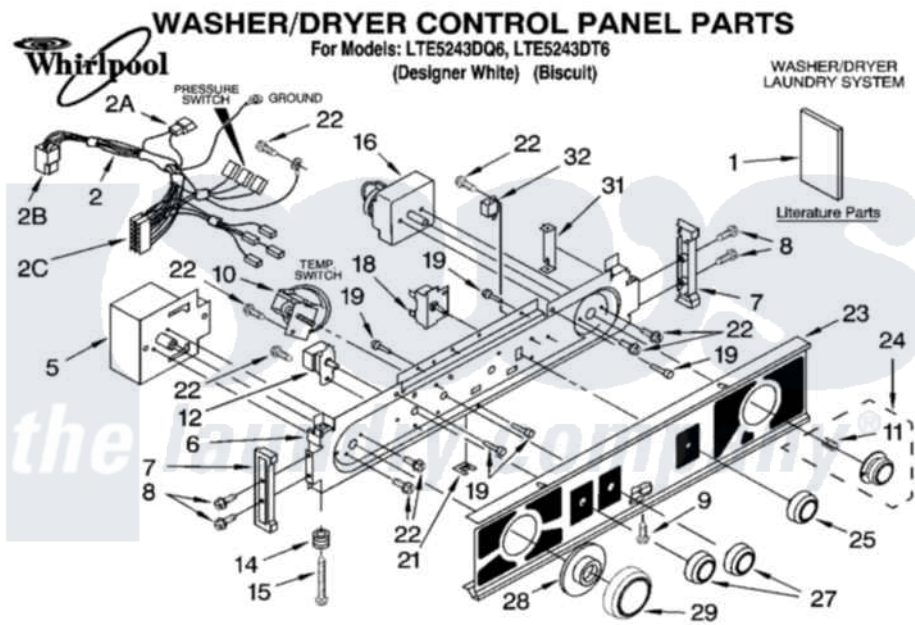

Whirlpool LTE5243DQ6 01 - WASHER/DRYER CONTROL PANEL PARTS

10-05 Litho in U.S.A.(LT)

1

Part No. 8180929

Whirlpool [Residential Whirlpool LTE5243DQ6 Washer/Dryer Parts](#) Parts Diagram 01 - WASHER/DRYER CONTROL PANEL PARTS

Click on the part number to view part

Item	Original Part Number	Replaced By	Status	Part Description
1	8577191		Not Available	Installation Instructions
"	8578179		Not Available	Installation Instructions (English)
"	3954161		Not Available	Energy Guide
"	8542754		Not Available	Sheet, Cycle Feature
"	8576808		Not Available	Wiring Diagram
2	8577368			Harness, Console Wiring
"	3350130			Plug, Terminal
"	696073			Receptacle, Connector
"	3948614			Disconnect Block
5	3952499			Timer, Control
6	8528154			Bracket, Control
7	692993			End Cap, Console
"	3978584			End Cap, Console
8	348689			Screw, End Cap Mounting
9	694091			Trim, Side Right Hand

10	3362987		Switch, Water Level
11	688805		Clip, Spring Knob
12	8054142		Switch, Water Temperature
14	693151		Spring, Console Lock
15	3400860		Screw, Console Lock
16	3406720		Timer, Control
18	3977456		Switch, Push-To-Start
19	693152		Bumper, Console
21	694037		Clip, Console
22	3390646	W10139210	Screw, 8-18 X 5/16
23	3977194		Panel, Control
"	3977195		Panel, Control
24	3957752		Knob, Timer
"	3957753		Knob, Timer
25	3957800		Knob, Push-To-Start
"	3957801		Knob, Push-To-Start
27	3957796		Knob, Control
"	3957797		Knob, Push-To-Start
28	3957841		Dial, Timer
"	3957842		Dial, Timer
29	3957821		Knob, Timer
"	3957822		Knob, Timer
31	692983		Lock, Console
32	694419		Mini-Buzzer