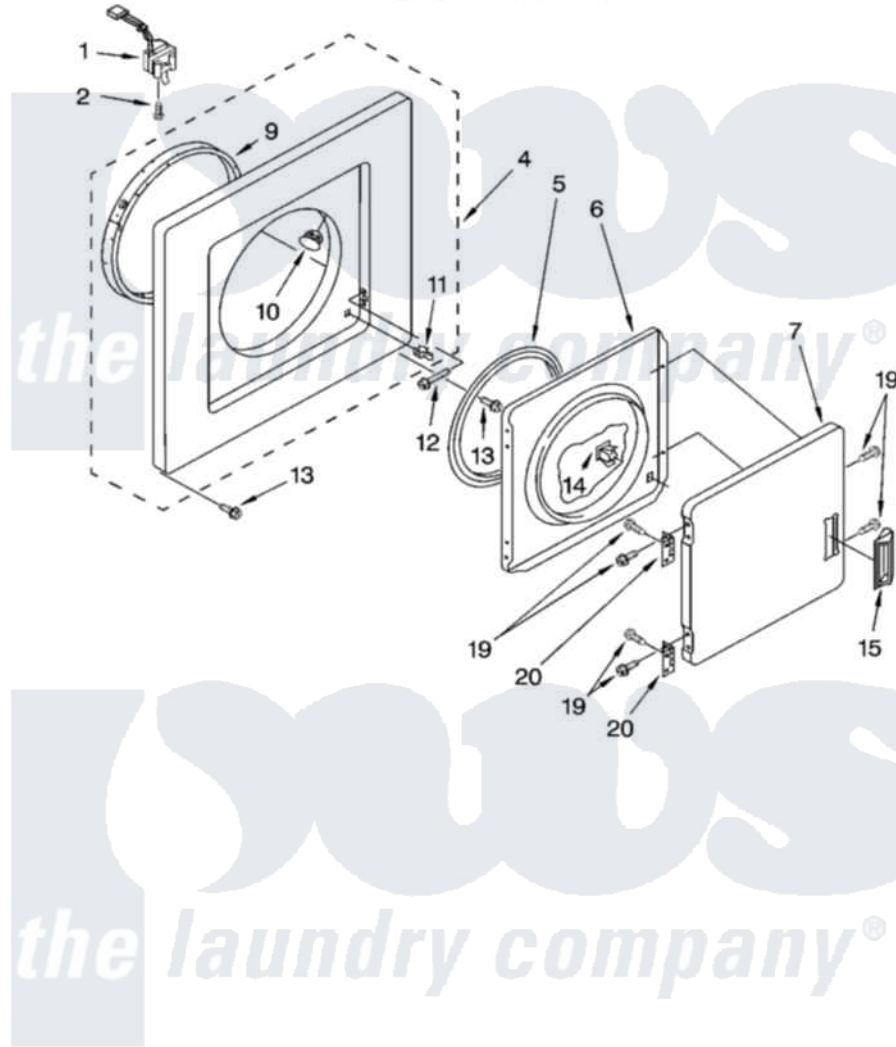

Whirlpool LTE5243DQ6 02 - DRYER FRONT PANEL AND DOOR PARTS

DRYER FRONT PANEL AND DOOR PARTS

For Models: LTE5243DQ6, LTE5243DT6
(Designer White) (Biscuit)

Whirlpool Residential Whirlpool LTE5243DQ6 Washer/Dryer Parts Parts Diagram 02 - DRYER FRONT PANEL AND DOOR PARTS

[Click on the part number to view part](#)

Item	Original Part Number	Replaced By	Status	Part Description
1	3406108			Door Switch
2	697773	3395530		Screw
4	692619	285314		Panel
"	3978587	285836		Panel
5	3390734			Seal, Door
6	695656	280077		Door
7	348205			Door, Front
"	3978598			Door, Front
9	8066123	279264		Air Channel Box
10	685203	279220		Clip
11	696144	279570		Latch
12	3390663	681414		Screw, 10AB X 1/2
13	343641	681414		Screw, 10AB X 1/2
14	3389441			Door Catch Assembly
15	686711			Handle, Door
"	3978592			Handle, Door