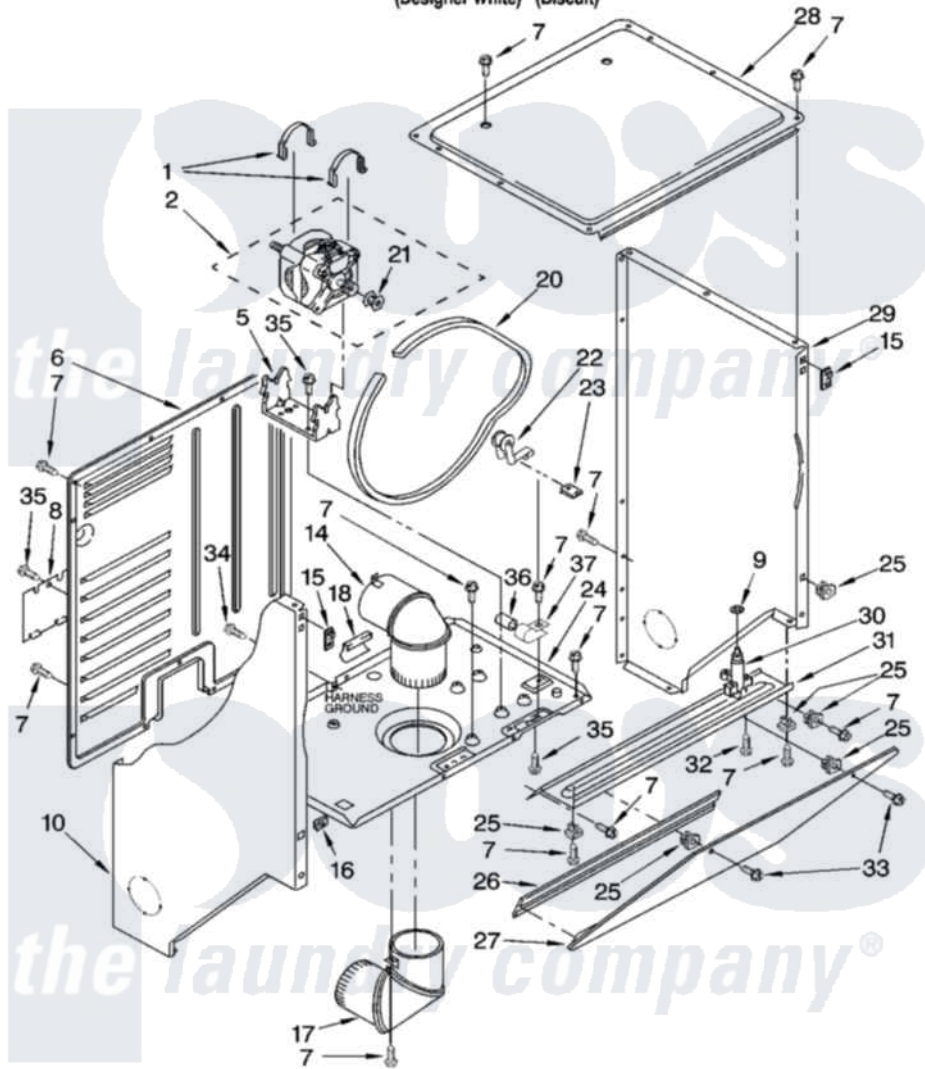

Whirlpool LTE5243DQ6 03 - DRYER CABINET AND MOTOR PARTS

DRYER CABINET AND MOTOR PARTS

For Models: LTE5243DQ6, LTE5243DT6
(Designer White) (Biscuit)

8180929

3

Whirlpool [Residential Whirlpool LTE5243DQ6 Washer/Dryer Parts](#) Parts Diagram 03 - DRYER CABINET AND MOTOR PARTS

[Click on the part number to view part](#)

Item	Original Part Number	Replaced By	Status	Part Description
1	660658			Clamp, Motor Mounting 343481 685441
2	8538265	8539558		Motor-Drive
5	696541			Bracket, Motor
6	3390405	280069		Panel
7	343641	681414		Screw, 10AB X 1/2
8	3394228			Cover, Terminal Block
9	90296			Nut, Push On
10	3402293			Panel, Side
"	3978589			Panel, Side
14	3399602			Elbow, Upper
15	3394083			Clip, Front Panel
16	98234			Clip, U-Bend
17	3399603			Elbow, Lower
18	686770	686769		Protector, Support
20	8066064	3394652		Belt, Drive

21	8066051	Pulley, Motor
22	691366	Idler And Pulley Assembly
23	692771	Nut, Idler Bracket To Base
24	3399632	Base, Dryer
25	692400	Nut, Push-In
26	692926	Cove, Transition Panel
27	692933	Panel, Transition
"	3978591	Panel, Transition
28	692641	Top, Dryer
29	3402287	Panel, Side
"	3978590	Panel, Side
30	693145	Latch, Lid
31	692781	Closure, Control Area
"	3978599	Closure, Control Area
32	354975	Screw And Washer
33	693304	Screw And Washer
34	697776	4331106 Screw, No.10-32 X 7/16
35	3390631	Screw, 10-16 X 3/8
36	8572717	Capacitor, Motor Start
37	357030	Clamp, Capacitor