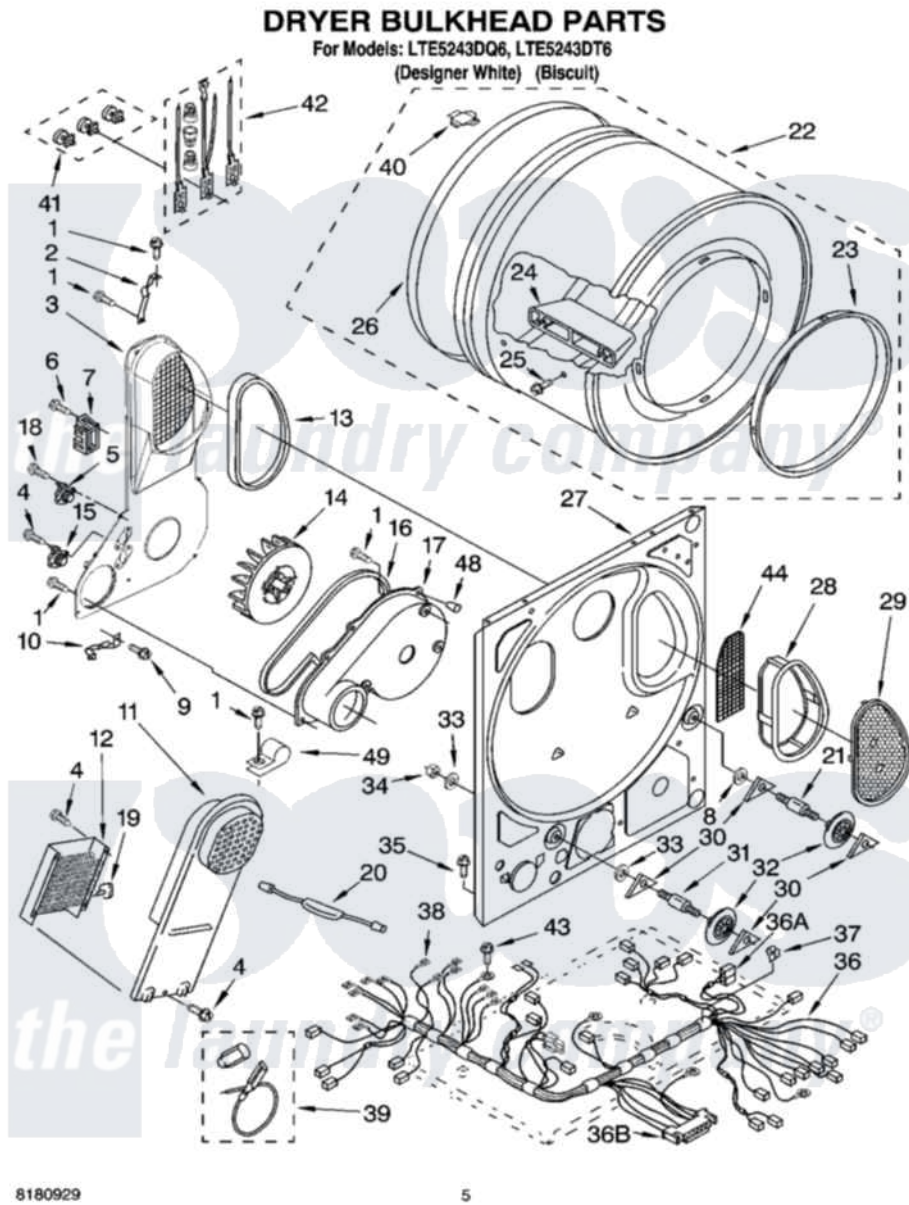

Whirlpool LTE5243DQ6 04 - DRYER BULKHEAD PARTS

8180929

5

Whirlpool [Residential Whirlpool LTE5243DQ6 Washer/Dryer Parts](#) Parts Diagram 04 - DRYER BULKHEAD PARTS
Click on the part number to view part

Item	Original Part Number	Replaced By	Status	Part Description
1	343641	681414		Screw, 10AB X 1/2
2	3395396	345396		Clip, Air Duct To Bulkhead
3	8566186			Air Duct And Bracket
4	90767			Screw, 8A X 3/8 HeX Washer Head Tapping
5	3398128			Thermostat, Internal Bias
6	3393008	308685		Side Trim)
7	3397659			Block, Terminal
8	3388703			Washer, Support
9	489463			Screw, 8-18 X 1/16
10	3398161			CLIP
11	3401380			Box, Heater
12	3403586	279843		Element
13	339956			Seal, Air Duct To Bulkhead
14	696426			Wheel, Blower
15	8572767			Thermal Limiter 195 F
16	8066094			Seal, Fan Scroll

17	696418		Fan Scroll
18	3390647	488729	Screw
19	3404154		Thermostat, Heater Box
20	3406652	279872	Resistor
21	3399507	W10359269	Shaft, Drum Roller Threads
22	695943	3391834	Drum
23	3394508		Ring, Bearing
24	685207		Baffle, Drum
25	97787	W10109200	Screw, Baffle Mounting
26	345648	279735	Seal
27	695931	279848	Bulkhead
28	8531964		Lint Screen
29	8531967		Cover, Lint Screen Outlet
30	690997		Washer, Thrust
31	3399506	W10359270	Shaft, Drum Roller Threads
32	3397590	349241T	Support
33	348197		Washer, Support
34	3359452		Nut, Lock
35	3390631		Screw, 10-16 X 3/8
36	3406941	8576537	Harness, Main Dryer Wiring
"	717252		Receptacle, Terminal
"	3395683		Receptacle, Multi-Terminal
37	693141	Not Available	Clip, Wiring Harness (3)
38	94614		Terminal
39	279457		Wire Kit, Terminal
40	8066086		Plug, Drum Hole
41	279393		Terminal Block Screw Kit
42	279318		Terminal Tinned And Brass Panel
43	697776	4331106	Screw, No.10-32 X 7/16
44	348378		Screen, Back-Up
48	359702	W10491983	Tip-Tines
49	255563	488946	Clamp, Evaporator Tube