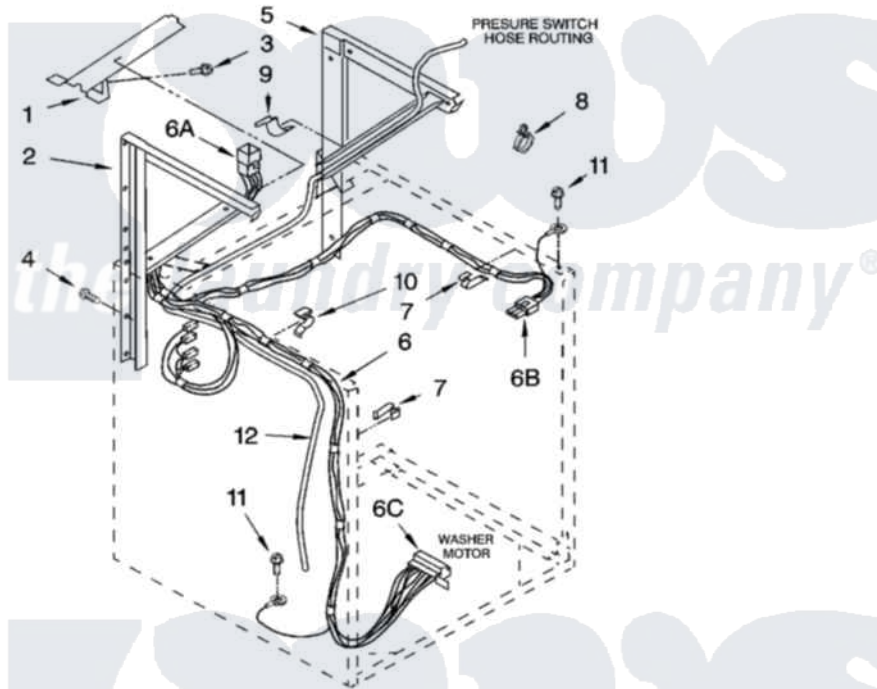

Whirlpool LTE5243DQ6 05 - DRYER SUPPORT AND WASHER PARTS

DRYER SUPPORT AND WASHER PARTS

For Models: LTE5243DQ6, LTE5243DT6
(Designer White) (Biscuit)

8180929

7

Whirlpool Residential Whirlpool LTE5243DQ6 Washer/Dryer Parts Parts Diagram 05 - DRYER SUPPORT AND WASHER PARTS

Click on the part number to view part

Item	Original Part Number	Replaced By	Status	Part Description
1	694304			Cover, Channel
2	692647			Support, Dryer
3	343641	681414		Screw, 10AB X 1/2
4	3400000			Screw, 10-24 X 3/8
5	692646			Support, Dryer
6	3957867			Harness, Upper
"	696074		Not Available	Plug, Terminal (12-Way) (Connects With Automatic Console Harness)
"	62889			Receptacle, Terminal
"	62505			Block, Disconnect
7	3347812	8528351		Clip
8	3352501	8559320		Restraint, Hose
9	90016			Clip, Pressure Switch Hose
10	693141		Not Available	Clip, Wiring Harness (3)
11	3351614			Screw, Gearcase Cover Mounting