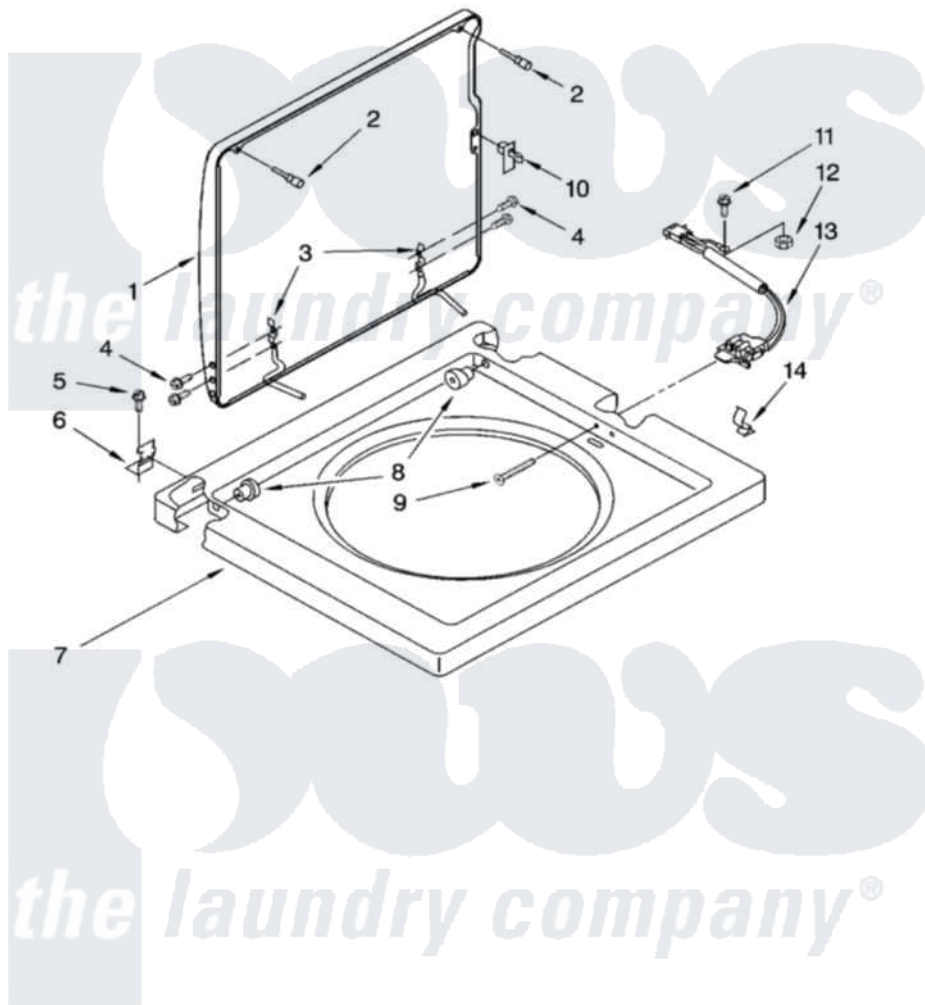

Whirlpool LTE5243DQ6 06 - WASHER TOP AND LID PARTS

WASHER TOP AND LID PARTS

For Models: LTE5243DQ6, LTE5243DT6
(Designer White) (Biscuit)

8

8160929

Whirlpool [Residential Whirlpool LTE5243DQ6 Washer/Dryer Parts](#) Parts Diagram 06 - WASHER TOP AND LID PARTS
Click on the part number to view part

Item	Original Part Number	Replaced By	Status	Part Description
1	3398848			Lid
"	3398849			Lid
2	384475	80011		Bumper
3	91770			Hinge, Lid
4	3351355	W10119828		Screw, Lid Hinge Mounting
5	343641	681414		Screw, 10AB X 1/2
6	692985			Clip, Spring
7	384693			Top
"	3978593			Top
8	21258			Bearing, Lid Hinge
9	3356311			Screw And Washer, Lid Switch Shield
10	358684			Strike, Lid Switch
11	3400030	33001178		Back, Tumbler
12	8533959	680762		Nut
13	3355806			Switch, Lid
14	90016			Clip, Pressure Switch Hose