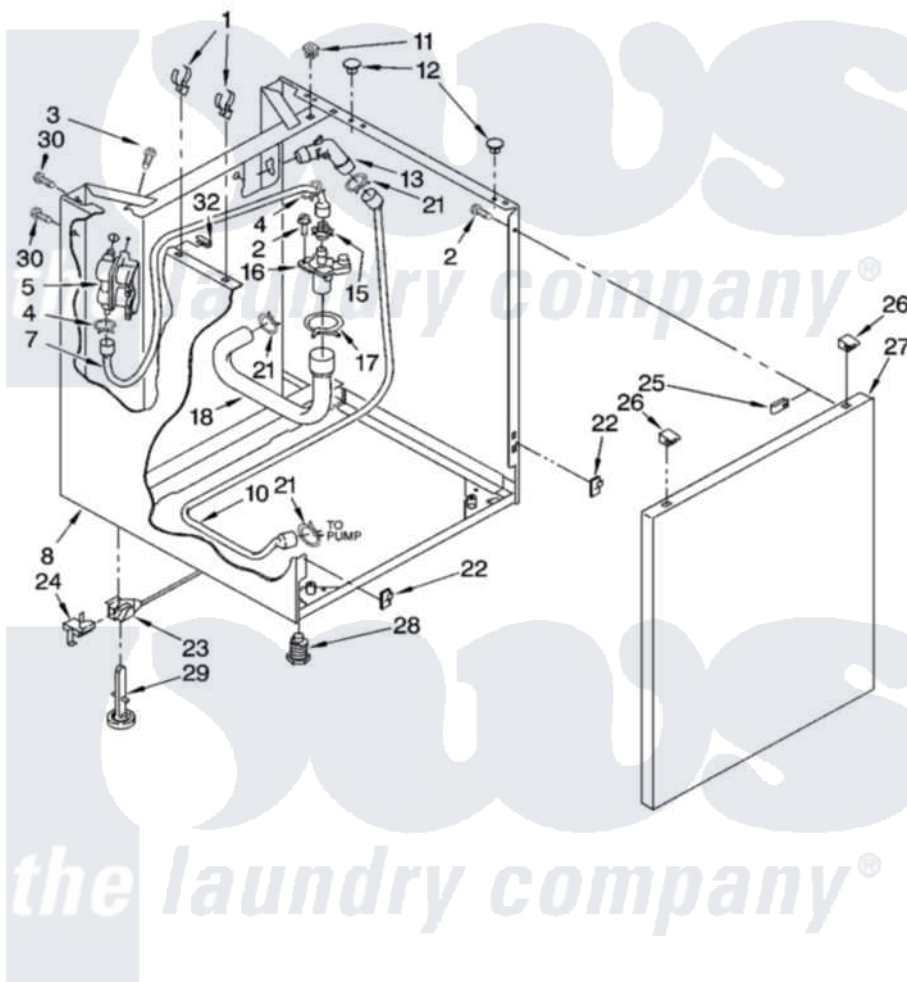

Whirlpool LTE5243DQ6 07 - WASHER CABINET PARTS

WASHER CABINET PARTS

For Models: LTE5243DQ6, LTE5243DT6
(Designer White) (Biscuit)

8180929

9

Whirlpool [Residential Whirlpool LTE5243DQ6 Washer/Dryer Parts](#) Parts Diagram 07 - WASHER CABINET PARTS

[Click on the part number to view part](#)

Item	Original Part Number	Replaced By	Status	Part Description
1	356746			Clip, Condenser
2	343641	681414		Screw, 10AB X 1/2
3	9740848			Screw, Mixing Valve Mounting
4	370451	596669		Clamp, Manifold
5	3952163	285805		Valve-Inlet
7	692699			Hose, Water Inlet
8	696013			Cabinet
"	3978594			Cabinet
10	696710			Hose, Drain
11	692400			Nut, Push-In
12	660975			Plug, Top To Cabinet
13	8557915			Connector, Hose
15	356471			Cap, Siphon Break
16	356363			Siphon Break
17	272861		Not Available	Clamp, Hose
18	696394			Hose, Water Inlet

21	660628	285655	Clamp, Hose
22	3394083		Clip, Front Panel
23	358652		Link, Leveling
24	359364		Clip, Leveling Mechanism
25	98234		Clip, U-Bend
26	345670		Lock, Top
27	692628		Panel, Front
"	3978596		Panel, Front
28	367594		Foot, Front
29	358594		Foot, Rear
30	3400000		Screw, 10-24 X 3/8
32	3390046		Protector, Edge