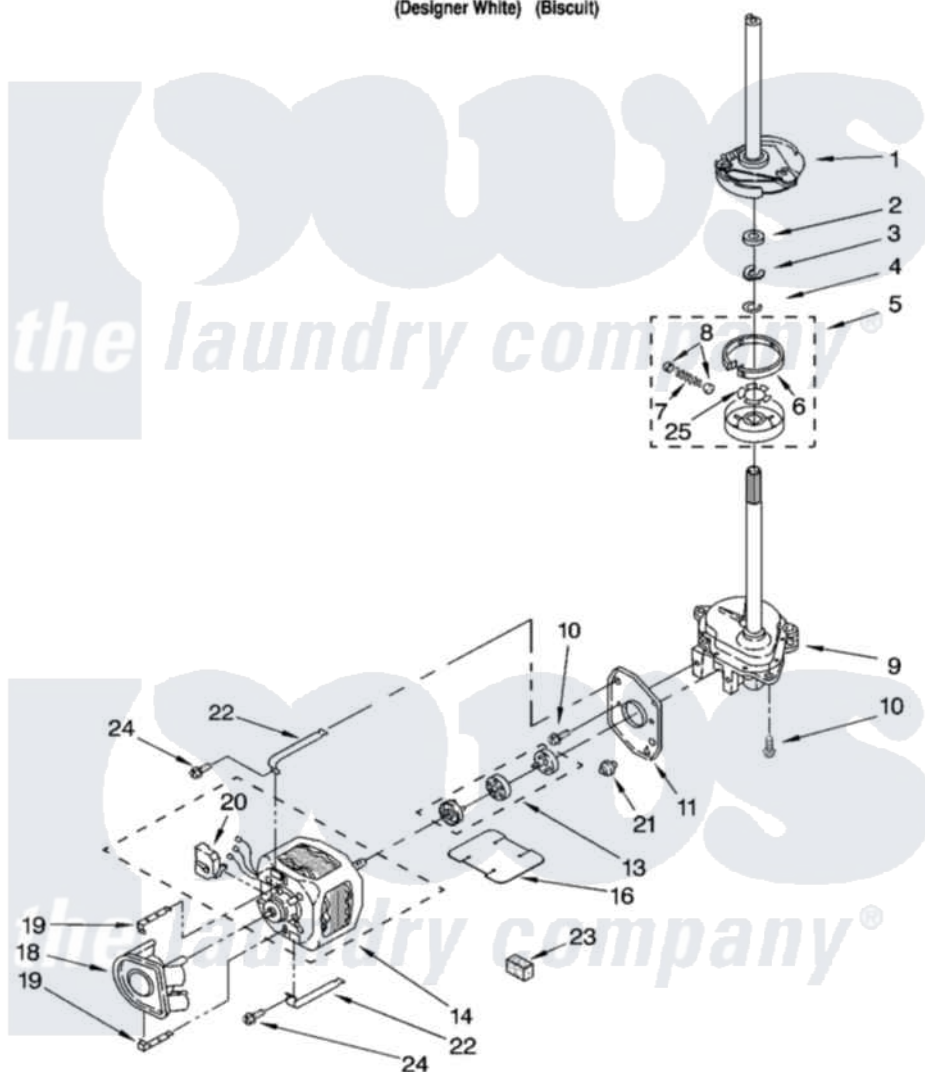

# Whirlpool LTE5243DQ6 08 - BRAKE, CLUTCH, GEARCASE, MOTOR AND PUMP PARTS

## BRAKE, CLUTCH, GEARCASE, MOTOR AND PUMP PARTS

For Models: LTE5243DQ6, LTE5243DT6  
(Designer White) (Biscuit)

8180929

11

Whirlpool [Residential Whirlpool LTE5243DQ6 Washer/Dryer Parts](#) Parts Diagram 08 - BRAKE, CLUTCH, GEARCASE, MOTOR AND PUMP PARTS

[Click on the part number to view part](#)

Item	Original Part Number	Replaced By	Status	Part Description
1	387948	<a href="#">285792</a>		Basketdrive
2	<a href="#">63292</a>			Washer, Spin Tube Thrust
3	62697	<a href="#">W10080230</a>		Ring, Spin Tube Support
4	63283	<a href="#">285353</a>		Ring
5	3951312	<a href="#">285785</a>		Clutch
6	3951308	<a href="#">285790</a>		Lining
7	3946846	<a href="#">8559387</a>		Spring And Damper Assembly
8	<a href="#">62646</a>			Cap, Clutch Spring
9	3360630	<a href="#">3360629</a>		Gearcase
10	3357334	<a href="#">3400516</a>		Screw Anti-Rattle
11	<a href="#">62611</a>			Plate, Motor Mount To Gearcase
13	3364003	<a href="#">285753A</a>		Coupling
14	<a href="#">661600</a>			Motor, Main Drive
16	<a href="#">3946532</a>			Shield, Motor

18	<a href="#">3363394</a>	Pump	
19	<a href="#">8546127</a>	Retainer, Pump	
20	62850	<a href="#">8529896</a>	Switch, Main Drive Motor
21	<a href="#">62691</a>	Grommet, Motor	
22	3349637	<a href="#">W10086010</a>	Retainer, Motor
23	<a href="#">3350013</a>	Foam	
24	3387485	<a href="#">273556</a>	Screw, 10-16 X 5/8
25	<a href="#">3355454</a>	Clip, Main Drive	