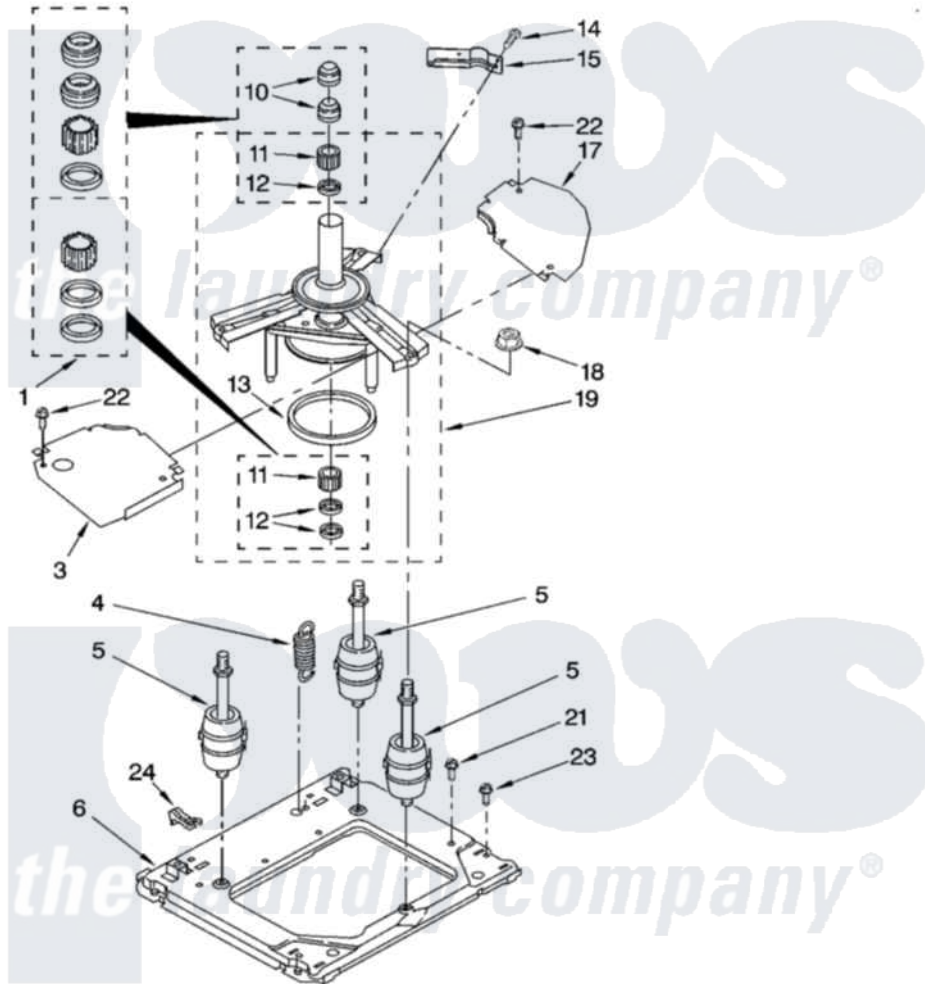

Whirlpool LTE5243DQ6 09 - MACHINE BASE PARTS

MACHINE BASE PARTS

For Models: LTE5243DQ6, LTE5243DT6

(Designer White) (Biscuit)

12

8160929

Whirlpool [Residential Whirlpool LTE5243DQ6 Washer/Dryer Parts](#) Parts Diagram 09 - MACHINE BASE PARTS

[Click on the part number to view part](#)

Item	Original Part Number	Replaced By	Status	Part Description
1	285203			Centerpost Bearing Kit
3	64137			Shield, Tub
4	388492	W10250667		Spring, Counterweight
5	3406201	W10207783		Spring
6	8577373			Base
10	356934	8577376		Seal, Centerpost
11	3347047	8546455		Bearing, Centerpost
12	357409	359449		Seal, Agitator Shaft
13	63134			Ring, Sound Deadening
14	343641	681414		Screw, 10AB X 1/2
15	63636			Bracket, Counterweight Spring
17	63637			Shield, Tub
18	3351021	279710		Nut
19	63740			Tub Support And Drum
21	3351614			Screw, Gearcase Cover Mounting
				Screw, 9A X 3/8 Hex Washer

22

[90767](#)

Screw, 0A X 3/8 HEX Washer
Head Tapping

23

[386011](#)

Screw And Washer

24

[696044](#)