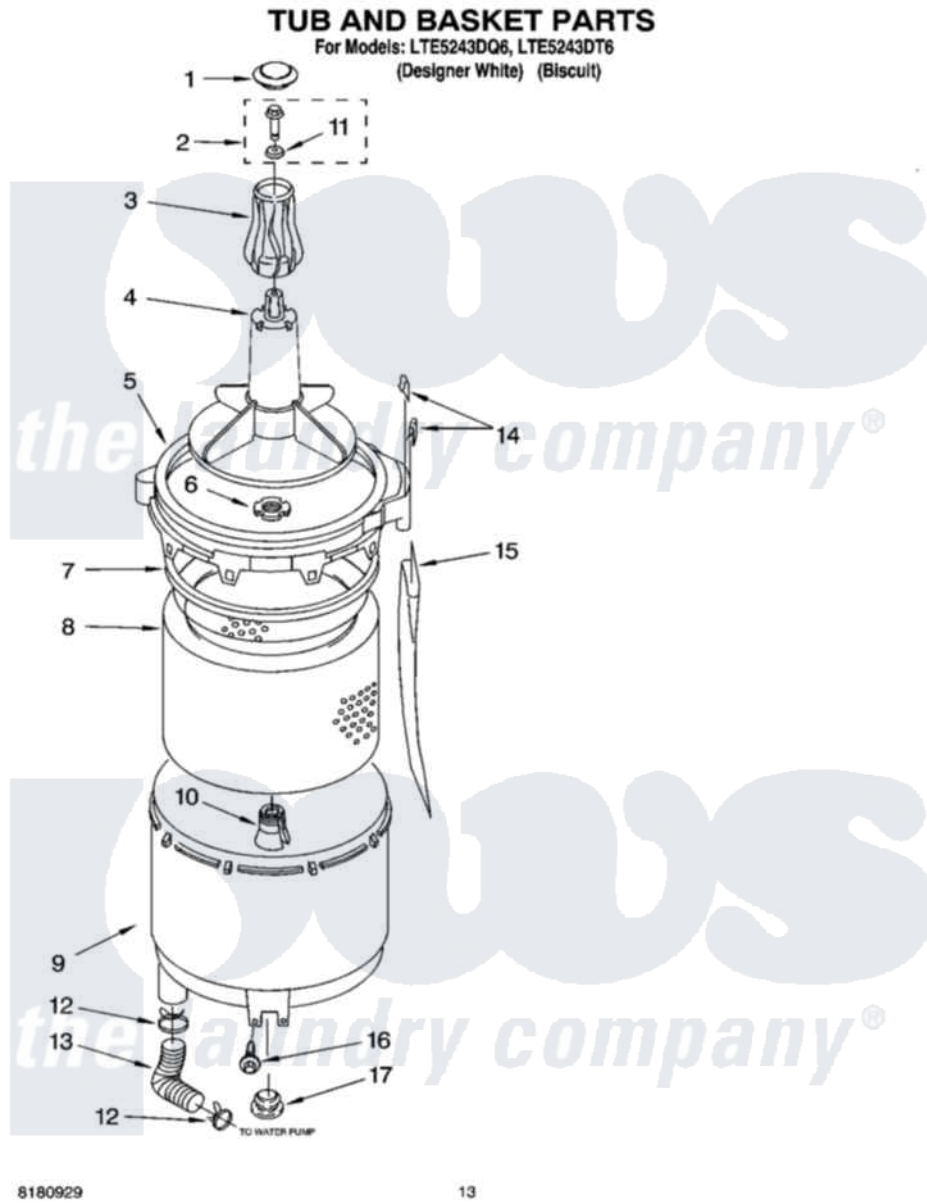

# Whirlpool LTE5243DQ6 10 - TUB AND BASKET PARTS

8180929

13

Whirlpool [Residential Whirlpool LTE5243DQ6 Washer/Dryer Parts](#) Parts Diagram 10 - TUB AND BASKET PARTS  
Click on the part number to view part

| Item | Original Part Number    | Replaced By            | Status | Part Description        |
|------|-------------------------|------------------------|--------|-------------------------|
| 1    | <a href="#">3355758</a> |                        |        | Cap, Agitator           |
| 2    | <a href="#">358237</a>  |                        |        | Screw And Washer        |
| 3    | <a href="#">63840</a>   |                        |        | Filter, Agitator        |
| 4    | <a href="#">3349098</a> |                        |        | Agitator                |
| 5    | <a href="#">64175</a>   |                        |        | Tub Ring And Gasket     |
| 6    | <a href="#">21366</a>   |                        |        | Nut, Spanner            |
| 7    | <a href="#">3359587</a> |                        |        | Gasket, Tub Ring        |
| 8    | <a href="#">3351985</a> |                        |        | Basket                  |
| 9    | <a href="#">8066082</a> |                        |        | Tub                     |
| 10   | <a href="#">389140</a>  |                        |        | Tub Block, Basket Drive |
| 11   | <a href="#">3949550</a> |                        |        | Washer                  |
| 12   | 3363366                 | <a href="#">616099</a> |        | Clamp                   |
| 13   | 8066201                 | <a href="#">280120</a> |        | Hose                    |
| 14   | <a href="#">352155</a>  |                        |        | Clip, Retaining         |
| 15   | <a href="#">356398</a>  |                        |        | Tube, Drain Off         |
| 16   | <a href="#">357640</a>  |                        |        | Screw And Washer        |