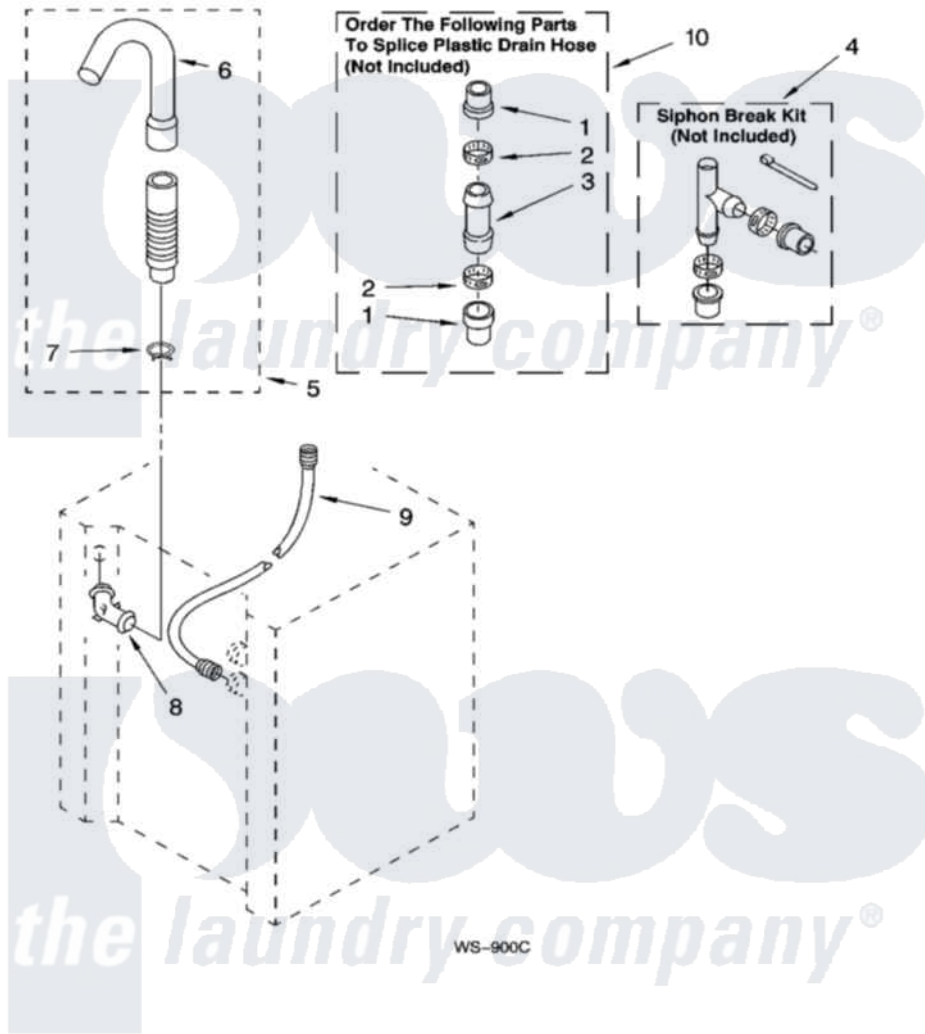

Whirlpool LTE5243DQ6 11 - WATER SYSTEM PARTS

WATER SYSTEM PARTS

For Models: LTE5243DQ6, LTE5243DT6
(Designer White) (Biscuit)

14

8160929

Whirlpool Residential Whirlpool LTE5243DQ6 Washer/Dryer Parts Parts Diagram 11 - WATER SYSTEM PARTS
Click on the part number to view part

| Item | Original Part Number | Replaced By | Status | Part Description |
|------|-------------------------|---------------------------|---------------|--------------------------------|
| 1 | 285321 | | | Water System Parts |
| 2 | 65349 | 285655 | | Clamp, Hose |
| 3 | 16272 | | | Connector, Straight |
| 4 | 285320 | | | Water System Parts |
| 5 | 661575 | 285664 | | Hose |
| " | 8066182 | W10108350 | | Hose, Corrugated Plastic Drain |
| " | 661577 | 285666 | | Hose |
| 6 | 3357027 | | | Nozzle, Hose Drain |
| 7 | 3357331 | | | Clamp, Drain |
| 8 | 356739 | 8557915 | | Connector, Hose |
| 9 | 3354858 | 89503 | | Hose-Inlet |
| 10 | 285442 | | | Water System Parts |
| " | BLANK | | Not Available | WS-900C |