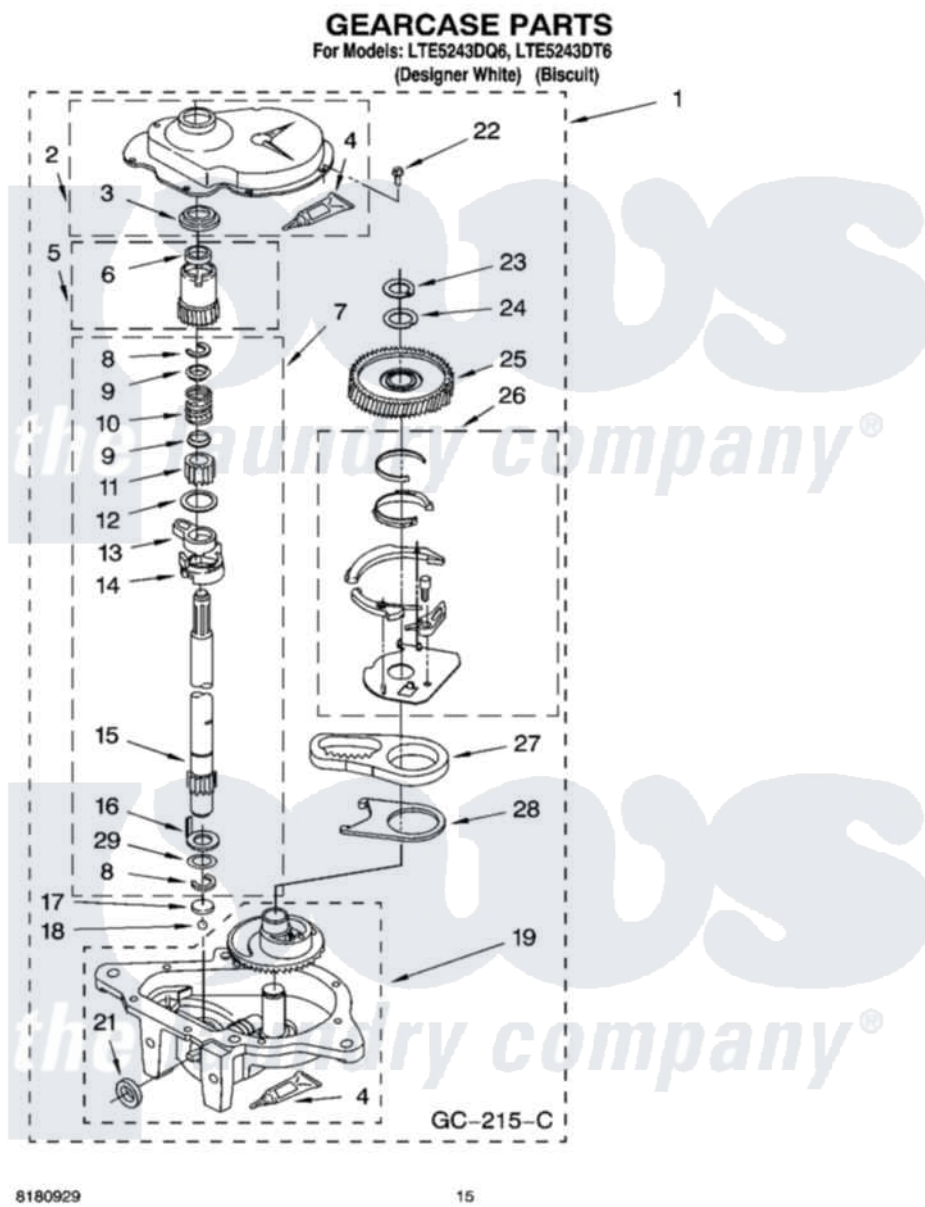

Whirlpool LTE5243DQ6 12 - GEARCASE PARTS

Whirlpool [Residential Whirlpool LTE5243DQ6 Washer/Dryer Parts](#) Parts Diagram 12 - GEARCASE PARTS
Click on the part number to view part

Item	Original Part Number	Replaced By	Status	Part Description
1	3360630	3360629		Gearcase
2	285202			Cover, Gearcase
3	3349985			Seal, Gearcase Cover
4	285195			Sealer Sealer, Gasket
5	63320	285362		Gear and Pinion
6	356427			Seal, Spin Pinion
7	389387			Shaft, Agitator
8	90369		Not Available	Ring, Retaining (2)
9	62677			Retainer, Spring
10	62676			Spring, Agitator
11	63273	285509		Shaft, Agitator
12	62619			Washer, Agitator Gear
13	62580	285206		Cam-Agitator
14	62581	285206		Cam-Agitator
15	285509			Shaft, Agitator
16	62618			Washer, Cam Thrust

17	16018	285205	Bearing
18	85529	285205	Bearing
19	389230	285515	Gearcase
21	285352		Seal Kit, Thrust Plug
22	3351614		Screw, Gearcase Cover Mounting
23	3362552	285765	Ring-Retr
24	285735	285766	Washer Kit, Thrust
25	62570	285362	Gear and Pinon
26	388253	999516	Shelf-Glas
27	3349296	8546456	Rack, Connecting
28	62621		Actuator, Shift
29	388815		Washer, Intermediate 1 3976263 Miscellaneous Parts Bag 2 3976300 Washer, Inlet Hose 3 3366913 Clamp, Hose