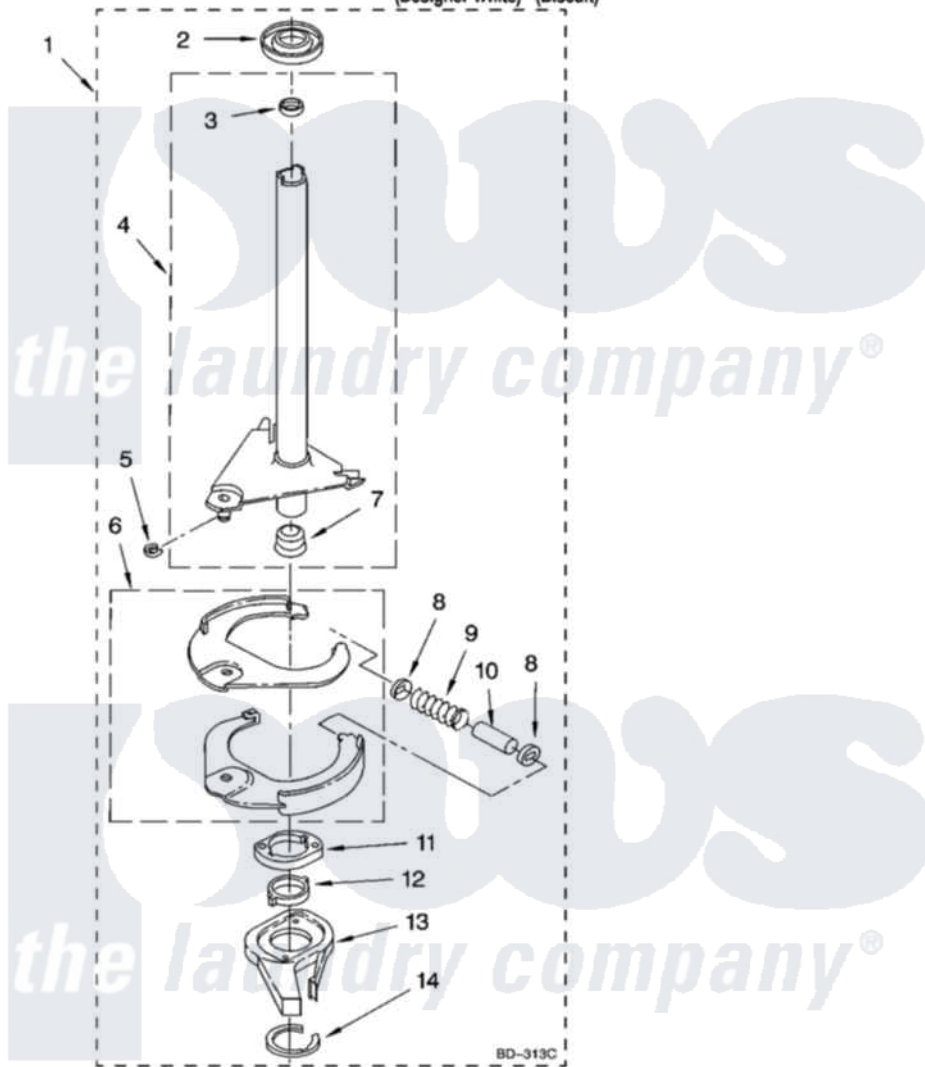

# Whirlpool LTE5243DQ6 13 - BRAKE AND DRIVE TUBE PARTS

## BRAKE AND DRIVE TUBE PARTS

For Models: LTE5243DQ6, LTE5243DT6

(Designer White) (Biscuit)

16

8160929

Whirlpool Residential Whirlpool LTE5243DQ6 Washer/Dryer Parts Parts Diagram 13 - BRAKE AND DRIVE TUBE PARTS

Click on the part number to view part

Item	Original Part Number	Replaced By	Status	Part Description
1	387948	<a href="#">285792</a>		Basketdrive
2	<a href="#">62658</a>			Ring, Thrust
3	<a href="#">356427</a>			Seal, Spin Pinion
4	64027	<a href="#">64208</a>		Tube-Spin
5	64035	<a href="#">W10083190</a>		Ring, Retaining
6	64232	<a href="#">285438</a>		Shoe-Brake
7	62703	<a href="#">8546462</a>		"T" Bearing, Spin Tube
8	3353956	<a href="#">285658</a>		Sleeve
9	<a href="#">63748</a>			Spring, Brake
10	3355360	<a href="#">285658</a>		Sleeve
11	661516	<a href="#">8546461</a>		Cam, Brake Release
12	<a href="#">63022</a>			Sleeve, Cam
13	64194	<a href="#">285790</a>		Lining
14	90368	<a href="#">W10083200</a>		Ring, Retaining
"	BLANK		Not Available	Following Parts Not Illustrated
"	<a href="#">285208</a>			Lubricant