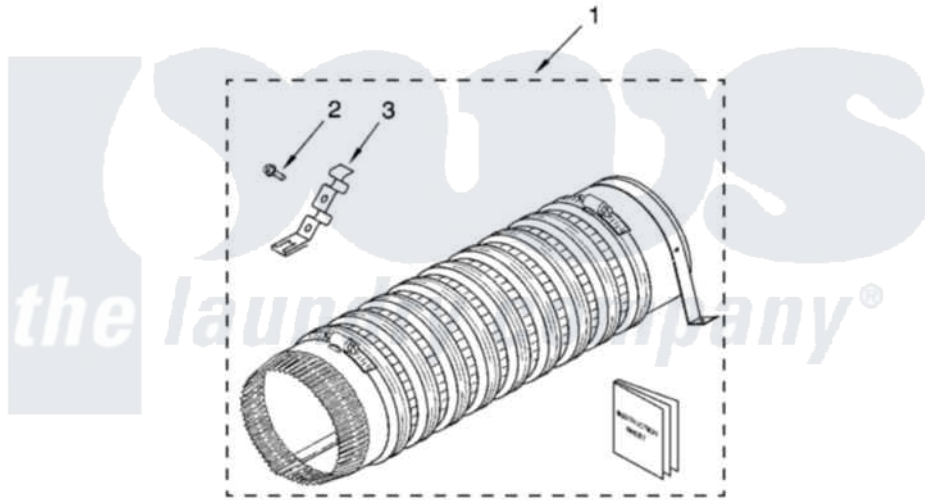

Whirlpool LTE5243DQ6 14 - PRODUCT ACCESSORY PARTS

PRODUCT ACCESSORY PARTS

For Models: LTE5243DQ6, LTE5243DT6
(Designer White) (Biscuit)

8180929

17

Whirlpool [Residential Whirlpool LTE5243DQ6 Washer/Dryer Parts](#) Parts Diagram 14 - PRODUCT ACCESSORY PARTS

[Click on the part number to view part](#)

Item	Original Part Number	Replaced By	Status	Part Description
1	279823			Side Exhaust Extension Kit
2	488729			Screw
3	3395536			Clip

the laundry company