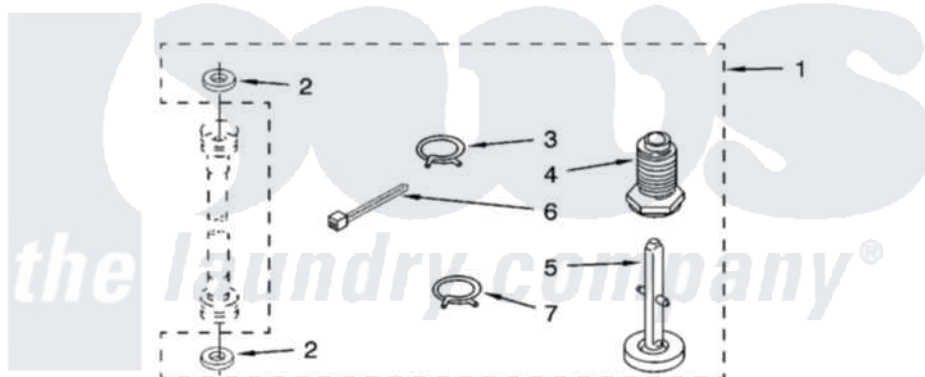

Whirlpool LTE5243DQ6 15 - MISCELLANEOUS PARTS, OPTIONAL PARTS  
(NOT INCLUDED)

**MISCELLANEOUS PARTS**

For Models: LTE5243DQ6, LTE5243DT6  
(Designer White) (Biscuit)

Whirlpool [Residential Whirlpool LTE5243DQ6 Washer/Dryer Parts](#) Parts Diagram 15 - MISCELLANEOUS PARTS,  
OPTIONAL PARTS (NOT INCLUDED)  
[Click on the part number to view part](#)

Item	Original Part Number	Replaced By	Status	Part Description
1	3359934	<a href="#">W10112403</a>		Miscellaneous Parts Bag
2	<a href="#">16123</a>			Washer Inlet-Hose Miscellaneous Parts Must be Ordered Separately.
3	370445	<a href="#">285655</a>		Clamp, Hose
4	<a href="#">367594</a>			Foot, Front
5	<a href="#">358594</a>			Foot, Rear
6	3347869	<a href="#">W10339879</a>		Tie, Cable
7	<a href="#">3357331</a>			Clamp, Drain
	<a href="#">72017</a>			Paint, Touch-Up
"	<a href="#">4392899</a>			Paint, Touch-Up
"	<a href="#">350938</a>			Paint, Pressurized Spray B
"	<a href="#">350930</a>			Paint, Pressurized Spray B
"	<a href="#">4392901</a>			Paint, Pressurized Spray
"	<a href="#">799344</a>			Paint, Touch-Up )