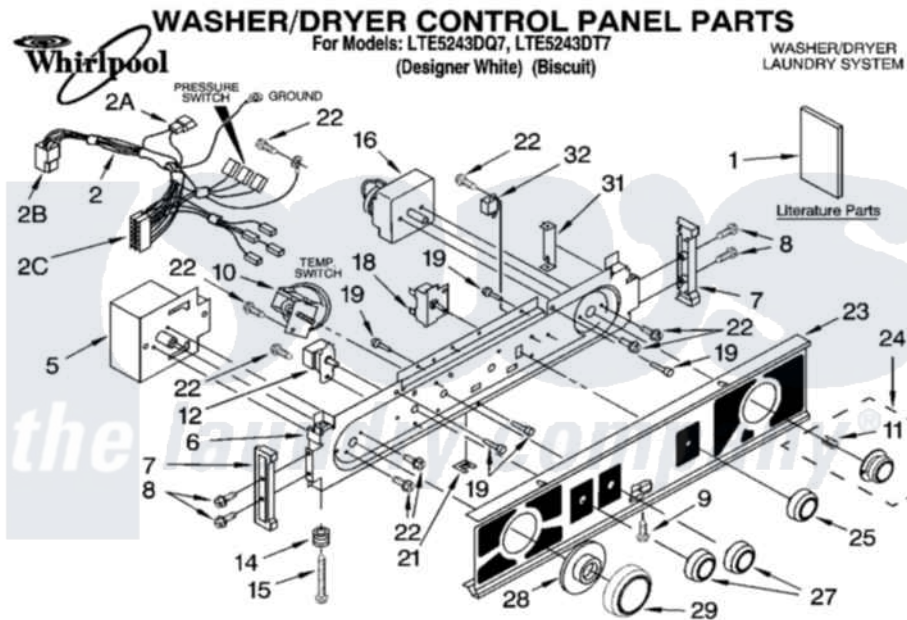

Whirlpool LTE5243DQ7 01 - WASHER/DRYER CONTROL PANEL PARTS

10-06 Litho in U.S.A.(LT)

1

Part No. W10116534

[Whirlpool Residential Whirlpool LTE5243DQ7 Washer/Dryer Parts](#) Parts Diagram 01 - WASHER/DRYER CONTROL PANEL PARTS

[Click on the part number to view part](#)

Item	Original Part Number	Replaced By	Status	Part Description
1	W10112506		Not Available	Installation Instructions
"	8578179		Not Available	Installation Instructions (English)
"	3954161		Not Available	Energy Guide
"	8542754		Not Available	Sheet, Cycle Feature
"	8576808		Not Available	Wiring Diagram
2	8577368			Harness, Console Wiring
"	3350130			Plug, Terminal
"	696073			Receptacle, Connector
"	3948614			Disconnect Block
5	3952499			Timer, Control
6	8528154			Bracket, Control
7	692993			End Cap, Console
"	3978584			End Cap, Console
8	348689			Screw, End Cap Mounting
9	694091			Trim, Side Right Hand