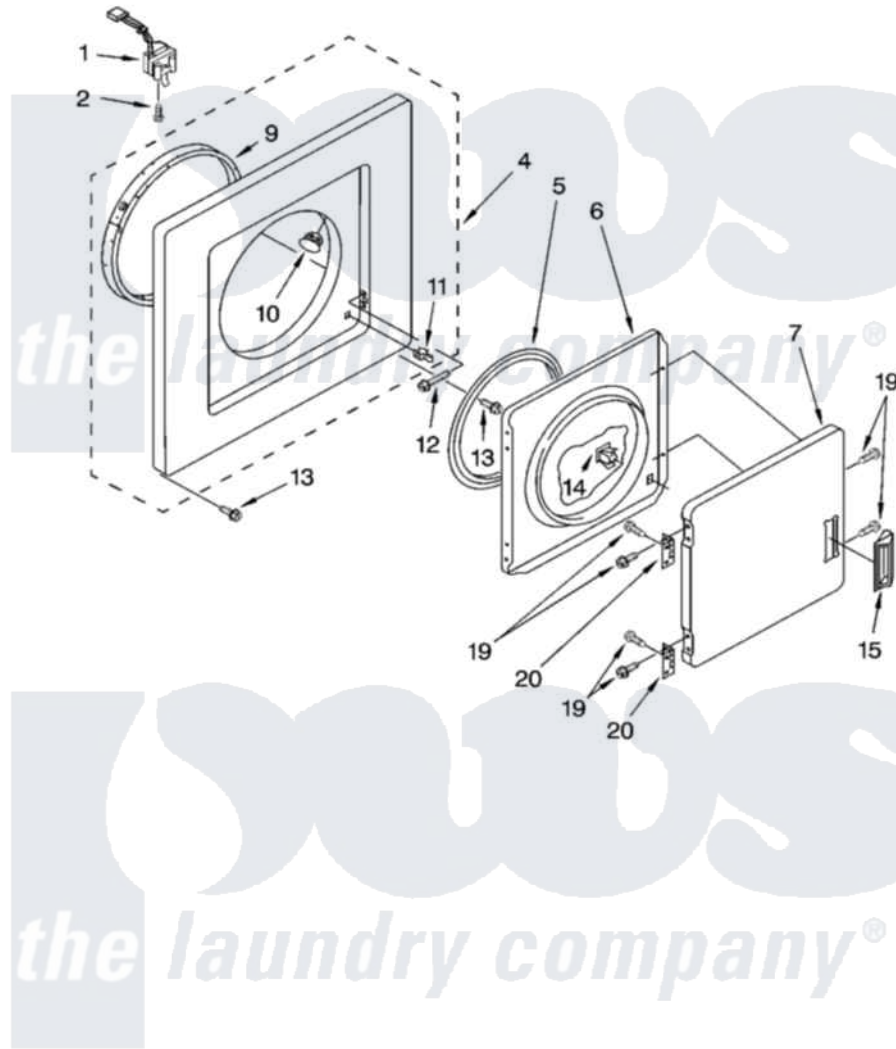

# Whirlpool LTE5243DQ7 02 - DRYER FRONT PANEL AND DOOR PARTS

## DRYER FRONT PANEL AND DOOR PARTS

For Models: LTE5243DQ7, LTE5243DT7  
(Designer White) (Biscuit)

Whirlpool Residential Whirlpool LTE5243DQ7 Washer/Dryer Parts Parts Diagram 02 - DRYER FRONT PANEL AND DOOR PARTS

[Click on the part number to view part](#)

| Item | Original Part Number    | Replaced By             | Status | Part Description    |
|------|-------------------------|-------------------------|--------|---------------------|
| 1    | <a href="#">3406108</a> |                         |        | Door Switch         |
| 2    | 697773                  | <a href="#">3395530</a> |        | Screw               |
| 4    | 692619                  | <a href="#">285314</a>  |        | Panel               |
| "    | 3978587                 | <a href="#">285836</a>  |        | Panel               |
| 5    | <a href="#">3390734</a> |                         |        | Seal, Door          |
| 6    | 695656                  | <a href="#">280077</a>  |        | Door                |
| 7    | <a href="#">348205</a>  |                         |        | Door, Front         |
| "    | <a href="#">3978598</a> |                         |        | Door, Front         |
| 9    | 8066123                 | <a href="#">279264</a>  |        | Air Channel Box     |
| 10   | 685203                  | <a href="#">279220</a>  |        | Clip                |
| 11   | 696144                  | <a href="#">279570</a>  |        | Latch               |
| 12   | 3390663                 | <a href="#">681414</a>  |        | Screw, 10AB X 1/2   |
| 13   | 343641                  | <a href="#">681414</a>  |        | Screw, 10AB X 1/2   |
| 14   | <a href="#">3389441</a> |                         |        | Door Catch Assembly |
| 15   | <a href="#">686711</a>  |                         |        | Handle, Door        |
| "    | <a href="#">3978592</a> |                         |        | Handle, Door        |