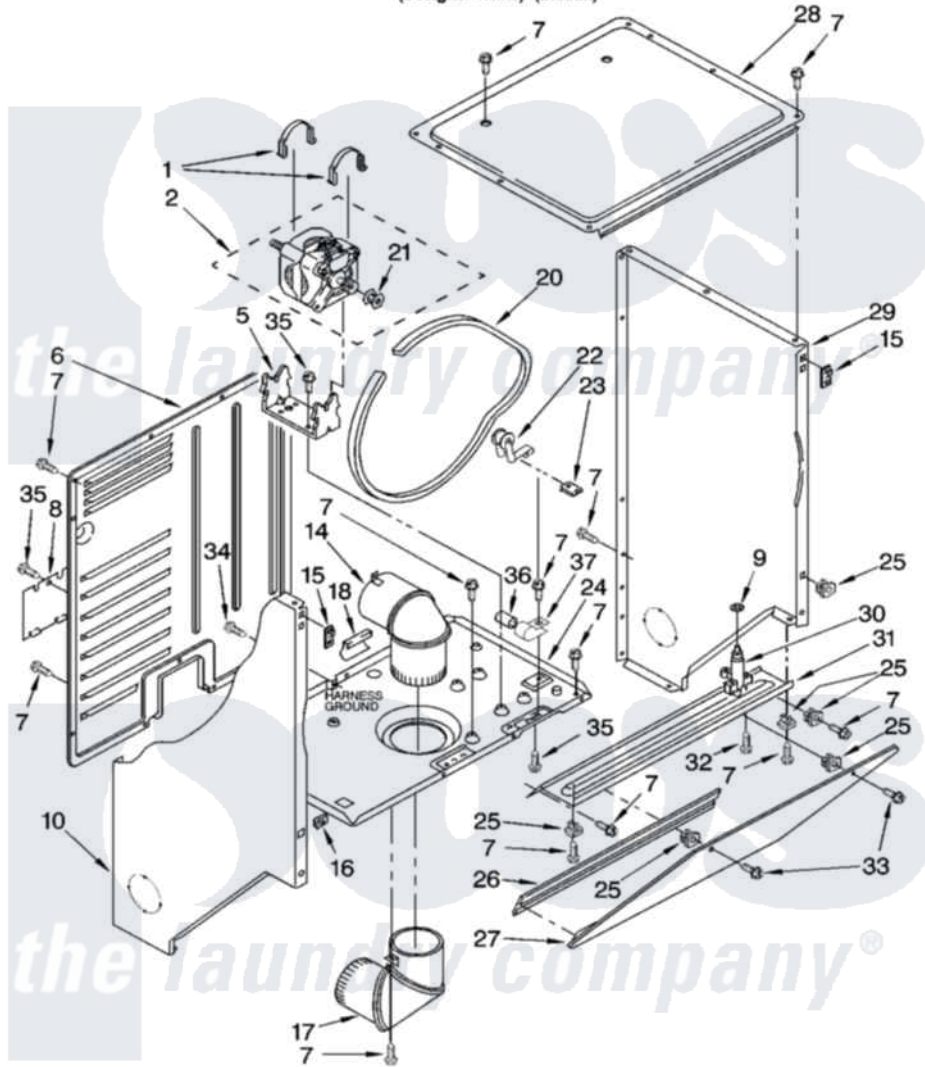

Whirlpool LTE5243DQ7 03 - DRYER CABINET AND MOTOR PARTS

DRYER CABINET AND MOTOR PARTS

For Models: LTE5243DQ7, LTE5243DT7

(Designer White) (Biscuit)

W10116534

3

Whirlpool [Residential Whirlpool LTE5243DQ7 Washer/Dryer Parts](#) Parts Diagram 03 - DRYER CABINET AND MOTOR PARTS

[Click on the part number to view part](#)

Item	Original Part Number	Replaced By	Status	Part Description
1	660658			Clamp, Motor Mounting 343481 685441
2	8538265	8539558		Motor-Drve
5	696541			Bracket, Motor
6	3390405	280069		Panel
7	343641	681414		Screw, 10AB X 1/2
8	3394228			Cover, Terminal Block
9	90296			Nut, Push On
10	3402293			Panel, Side
"	3978589			Panel, Side
14	3399602			Elbow, Upper
15	3394083			Clip, Front Panel
16	98234			Clip, U-Bend
17	3399603			Elbow, Lower
18	686770	686769		Protector, Support
20	8066064	3394652		Belt, Drive

21	8066051	Pulley, Motor
22	691366	Idler And Pulley Assembly
23	692771	Nut, Idler Bracket To Base
24	3399632	Base, Dryer
25	692400	Nut, Push-In
26	692926	Cove, Transition Panel
27	692933	Panel, Transition
"	3978591	Panel, Transition
28	692641	Top, Dryer
29	3402287	Panel, Side
"	3978590	Panel, Side
30	693145	Latch, Lid
31	692781	Closure, Control Area
"	3978599	Closure, Control Area
32	354975	Screw And Washer
33	693304	Screw And Washer
34	697776	4331106 Screw, No.10-32 X 7/16
35	3390631	Screw, 10-16 X 3/8
36	8572717	Capacitor, Motor Start
37	357030	Clamp, Capacitor