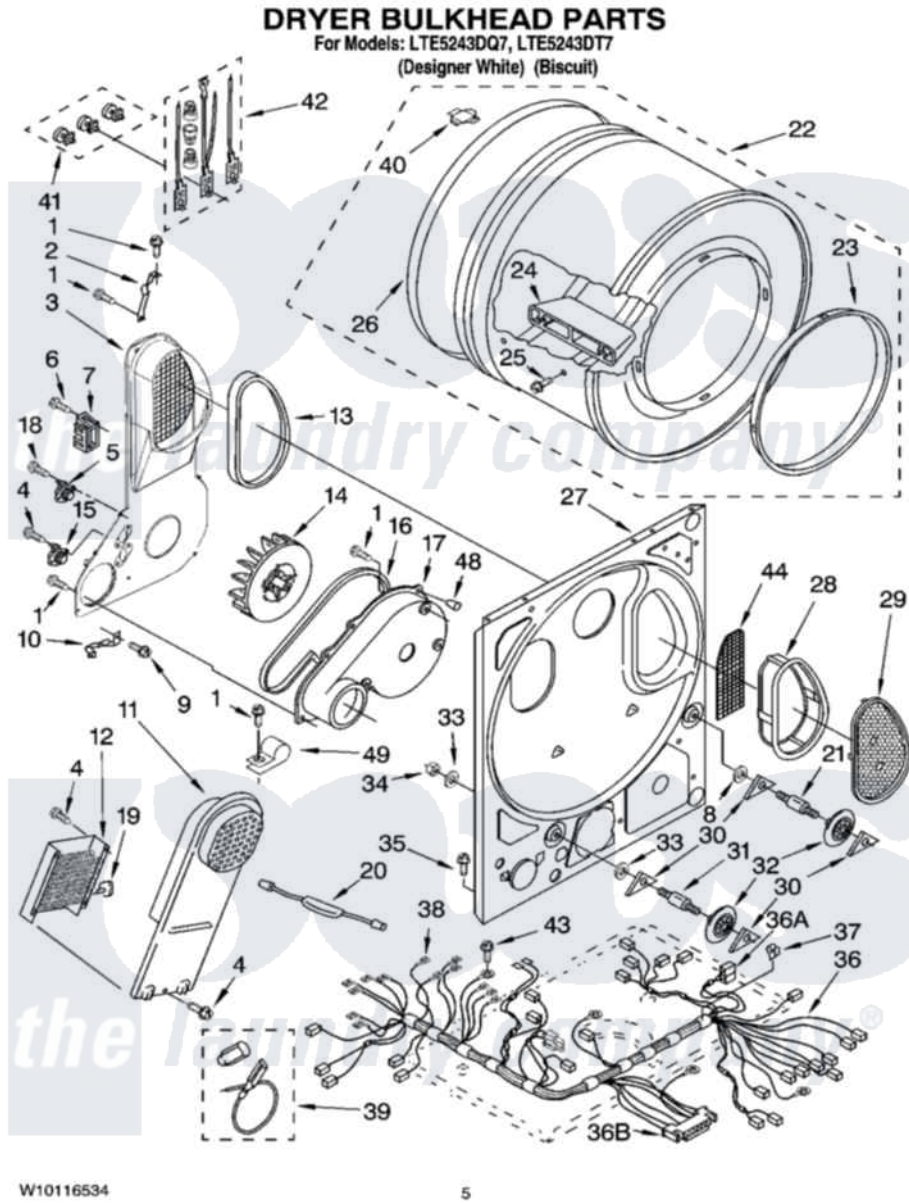

Whirlpool LTE5243DQ7 04 - DRYER BULKHEAD PARTS

Whirlpool [Residential Whirlpool LTE5243DQ7 Washer/Dryer Parts](#) Parts Diagram 04 - DRYER BULKHEAD PARTS
Click on the part number to view part

| Item | Original Part Number | Replaced By | Status | Part Description |
|------|-------------------------|------------------------|--------|---|
| 1 | 343641 | 681414 | | Screw, 10AB X 1/2 |
| 2 | 3395396 | 345396 | | Clip, Air Duct To Bulkhead |
| 3 | 8566186 | | | Air Duct And Bracket |
| 4 | 90767 | | | Screw, 8A X 3/8 HeX Washer Head Tapping |
| 5 | 3398128 | | | Thermostat, Internal Bias |
| 6 | 3393008 | 308685 | | Side Trim) |
| 7 | 3397659 | | | Block, Terminal |
| 8 | 3388703 | | | Washer, Support |
| 9 | 489463 | | | Screw, 8-18 X 1/16 |
| 10 | 3398161 | | | CLIP |
| 11 | 3401380 | | | Box, Heater |
| 12 | 3403586 | 279843 | | Element |
| 13 | 339956 | | | Seal, Air Duct To Bulkhead |
| 14 | 696426 | | | Wheel, Blower |
| 15 | 8578221 | | | Thermal Limiter 195 F |
| 16 | 8066094 | | | Seal, Fan Scroll |