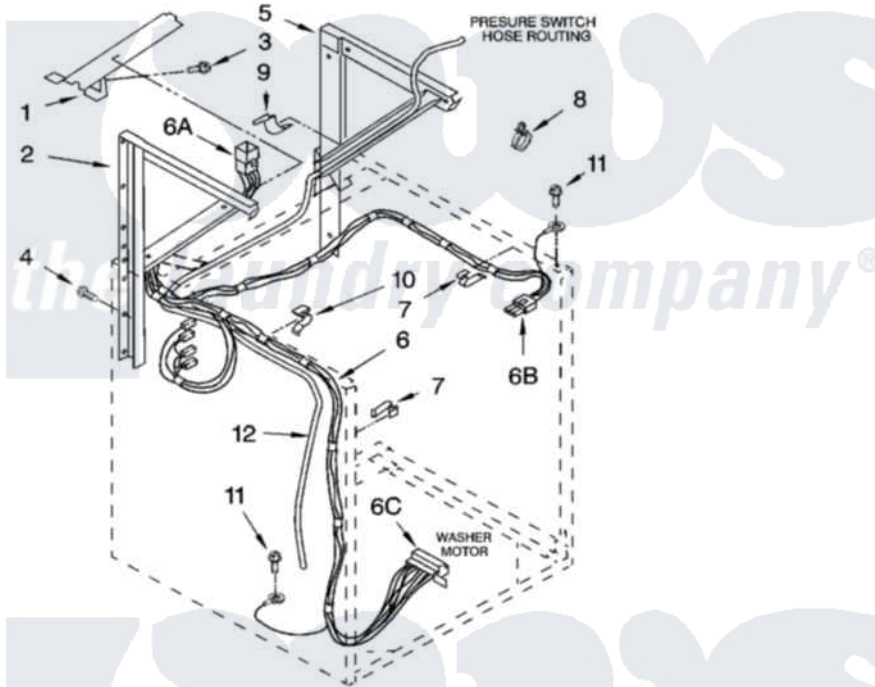

Whirlpool LTE5243DQ7 05 - DRYER SUPPORT AND WASHER PARTS

DRYER SUPPORT AND WASHER PARTS

For Models: LTE5243DQ7, LTE5243DT7
(Designer White) (Biscuit)

W10116534

7

Whirlpool Residential Whirlpool LTE5243DQ7 Washer/Dryer Parts Parts Diagram 05 - DRYER SUPPORT AND WASHER PARTS

Click on the part number to view part

Item	Original Part Number	Replaced By	Status	Part Description
1	694304			Cover, Channel
2	692647			Support, Dryer
3	343641	681414		Screw, 10AB X 1/2
4	3400000			Screw, 10-24 X 3/8
5	692646			Support, Dryer
6	3957867			Harness, Upper
"	696074		Not Available	Plug, Terminal (12-Way) (Connects With Automatic Console Harness)
"	62889			Receptacle, Terminal
"	62505			Block, Disconnect
7	3347812	8528351		Clip
8	3352501	8559320		Restraint, Hose
9	90016			Clip, Pressure Switch Hose
10	693141		Not Available	Clip, Wiring Harness (3)
11	3351614			Screw, Gearcase Cover Mounting