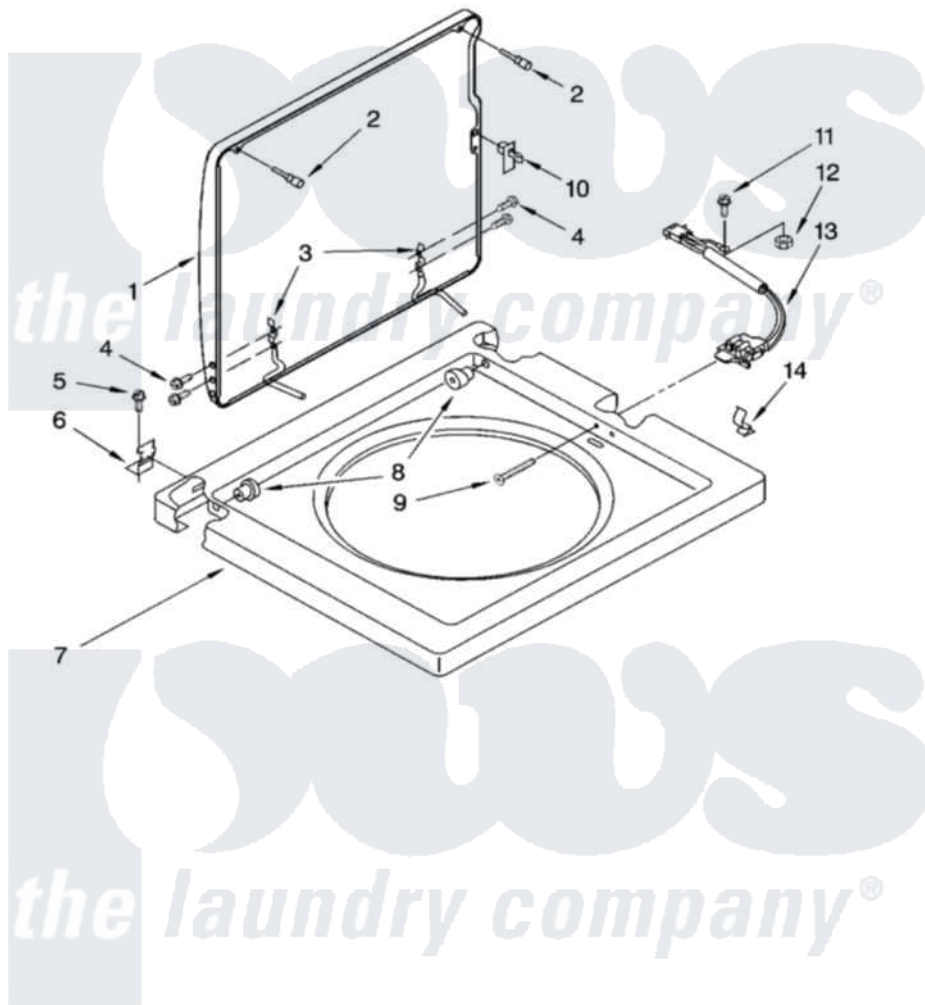

Whirlpool LTE5243DQ7 06 - WASHER TOP AND LID PARTS

WASHER TOP AND LID PARTS

For Models: LTE5243DQ7, LTE5243DT7
(Designer White) (Biscuit)

8

W10116534

Whirlpool Residential Whirlpool LTE5243DQ7 Washer/Dryer Parts Parts Diagram 06 - WASHER TOP AND LID PARTS
Click on the part number to view part

Item	Original Part Number	Replaced By	Status	Part Description
1	3398848			Lid
"	3398849			Lid
2	384475	80011		Bumper
3	91770			Hinge, Lid
4	3351355	W10119828		Screw, Lid Hinge Mounting
5	343641	681414		Screw, 10AB X 1/2
6	692985			Clip, Spring
7	384693			Top
"	3978593			Top
8	21258			Bearing, Lid Hinge
9	3356311			Screw And Washer, Lid Switch Shield
10	358684			Strike, Lid Switch
11	3400030	33001178		Back, Tumbler
12	8533959	680762		Nut
13	3355806			Switch, Lid
14	90016			Clip, Pressure Switch Hose