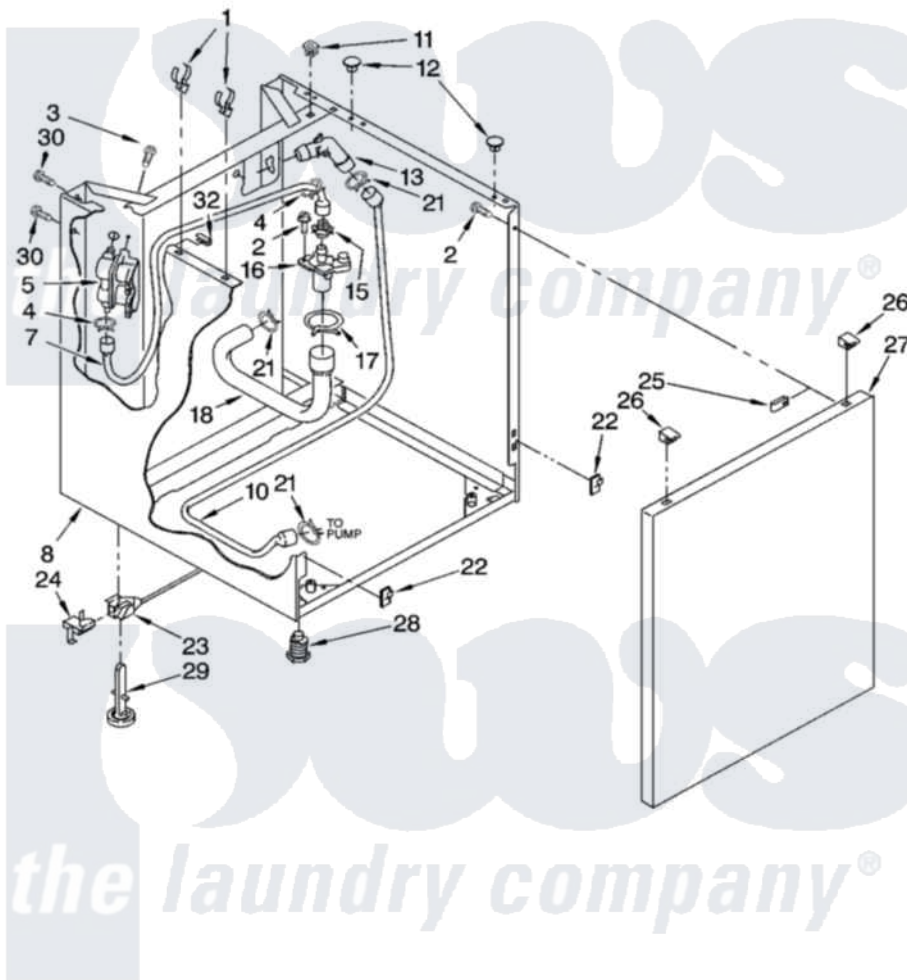

Whirlpool LTE5243DQ7 07 - WASHER CABINET PARTS

WASHER CABINET PARTS

For Models: LTE5243DQ7, LTE5243DT7

(Designer White) (Biscuit)

W10116534

9

Whirlpool Residential Whirlpool LTE5243DQ7 Washer/Dryer Parts Parts Diagram 07 - WASHER CABINET PARTS

Click on the part number to view part

Item	Original Part Number	Replaced By	Status	Part Description
1	356746			Clip, Condenser
2	343641	681414		Screw, 10AB X 1/2
3	9740848			Screw, Mixing Valve Mounting
4	370451	596669		Clamp, Manifold
5	3952163	285805		Valve-Inlet
7	692699			Hose, Water Inlet
8	696013			Cabinet
"	3978594			Cabinet
10	696710			Hose, Drain
11	692400			Nut, Push-In
12	660975			Plug, Top To Cabinet
13	8557915			Connector, Hose
15	356471			Cap, Siphon Break
16	356363			Siphon Break
17	272861		Not Available	Clamp, Hose
18	696394			Hose, Water Inlet

21	660628	285655	Clamp, Hose
22	3394083		Clip, Front Panel
23	358652		Link, Leveling
24	359364		Clip, Leveling Mechanism
25	98234		Clip, U-Bend
26	345670		Lock, Top
27	692628		Panel, Front
"	3978596		Panel, Front
28	367594		Foot, Front
29	358594		Foot, Rear
30	3400000		Screw, 10-24 X 3/8
32	3390046		Protector, Edge