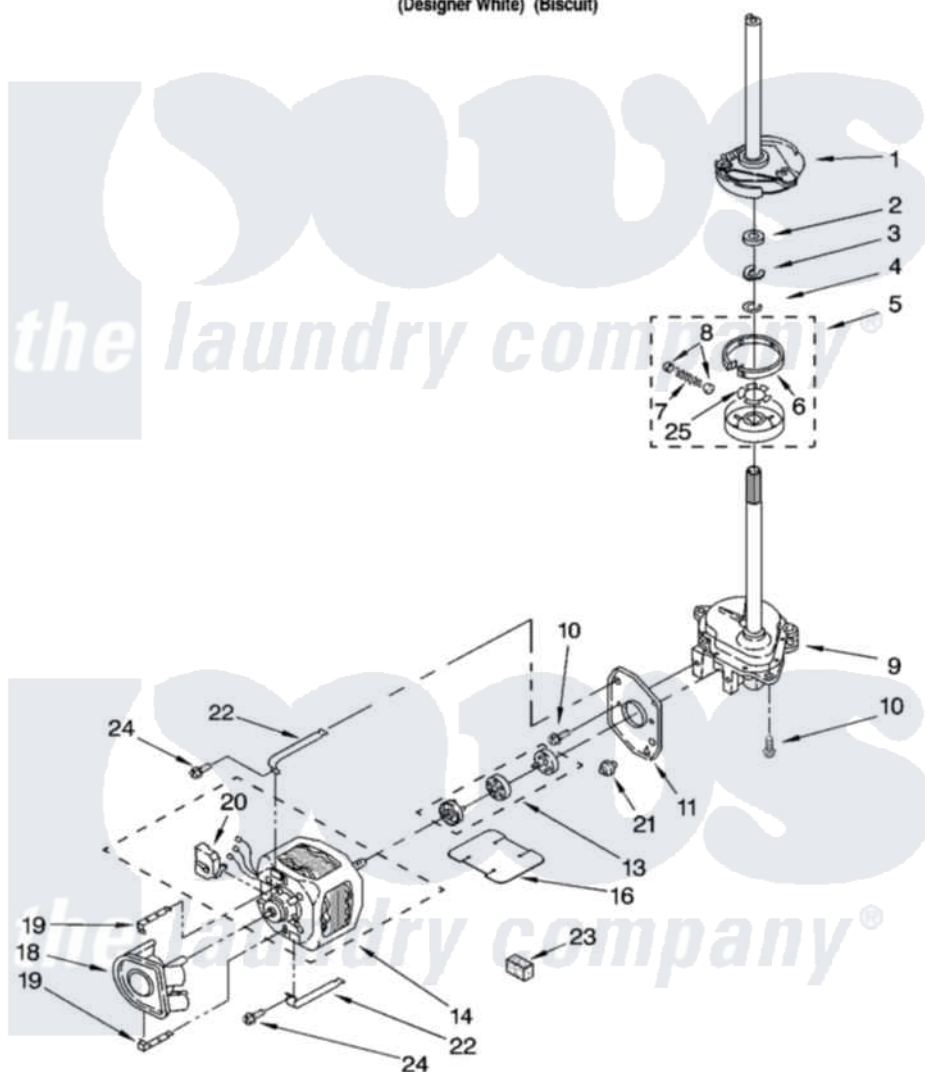

Whirlpool LTE5243DQ7 08 - BRAKE, CLUTCH, GEARCASE, MOTOR AND PUMP PARTS

BRAKE, CLUTCH, GEARCASE, MOTOR AND PUMP PARTS

For Models: LTE5243DQ7, LTE5243DT7
(Designer White) (Biscuit)

W10116534

11

Whirlpool [Residential Whirlpool LTE5243DQ7 Washer/Dryer Parts](#) Parts Diagram 08 - BRAKE, CLUTCH, GEARCASE, MOTOR AND PUMP PARTS

[Click on the part number to view part](#)

Item	Original Part Number	Replaced By	Status	Part Description
1	387948	285792		Basketdrive
2	63292			Washer, Spin Tube Thrust
3	62697	W10080230		Ring, Spin Tube Support
4	63283	285353		Ring
5	3951312	285785		Clutch
6	3951308	285790		Lining
7	3946846	8559387		Spring And Damper Assembly
8	62646			Cap, Clutch Spring
9	3360630	3360629		Gearcase
10	3357334	3400516		Screw Anti-Rattle
11	62611			Plate, Motor Mount To Gearcase
13	3364003	285753A		Coupling
14	661600			Motor, Main Drive
16	3946532			Shield, Motor

18	3363394		Pump
19	8546127		Retainer, Pump
20	62850	8529896	Switch, Main Drive Motor
21	62691		Grommet, Motor
22	3349637	W10086010	Retainer, Motor
23	3350013		Foam
24	3387485	273556	Screw, 10-16 X 5/8
25	3355454		Clip, Main Drive