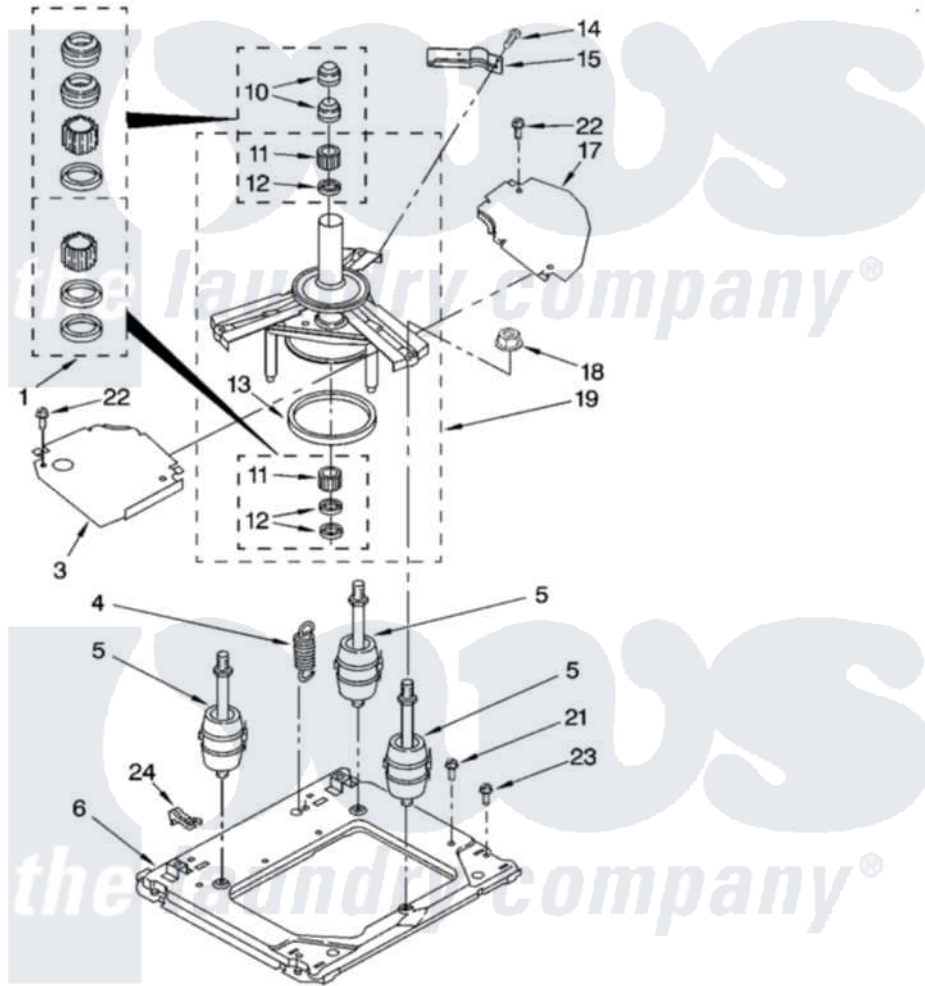

# Whirlpool LTE5243DQ7 09 - MACHINE BASE PARTS

## MACHINE BASE PARTS

For Models: LTE5243DQ7, LTE5243DT7

(Designer White) (Biscuit)

12

W10116534

Whirlpool [Residential Whirlpool LTE5243DQ7 Washer/Dryer Parts](#) Parts Diagram 09 - MACHINE BASE PARTS

[Click on the part number to view part](#)

Item	Original Part Number	Replaced By	Status	Part Description
1	<a href="#">285203</a>			Centerpost Bearing Kit
3	<a href="#">64137</a>			Shield, Tub
4	388492	<a href="#">W10250667</a>		Spring, Counterweight
5	3406201	<a href="#">W10207783</a>		Spring
6	<a href="#">8577373</a>			Base
10	<a href="#">8577376</a>			Seal, Centerpost
11	<a href="#">8546455</a>			Bearing, Centerpost
12	357409	<a href="#">359449</a>		Seal, Agitator Shaft
13	<a href="#">63134</a>			Ring, Sound Deadening
14	343641	<a href="#">681414</a>		Screw, 10AB X 1/2
15	<a href="#">63636</a>			Bracket, Counterweight Spring
17	<a href="#">63637</a>			Shield, Tub
18	3351021	<a href="#">279710</a>		Nut
19	<a href="#">63740</a>			Tub Support And Drum
21	<a href="#">3351614</a>			Screw, Gearcase Cover Mounting
				Screw, 9A X 3/8 Hex Washer

22

[90767](#)

Screw, 0A X 3/8 HEX Washer  
Head Tapping

23

[386011](#)

Screw And Washer

24

[696044](#)