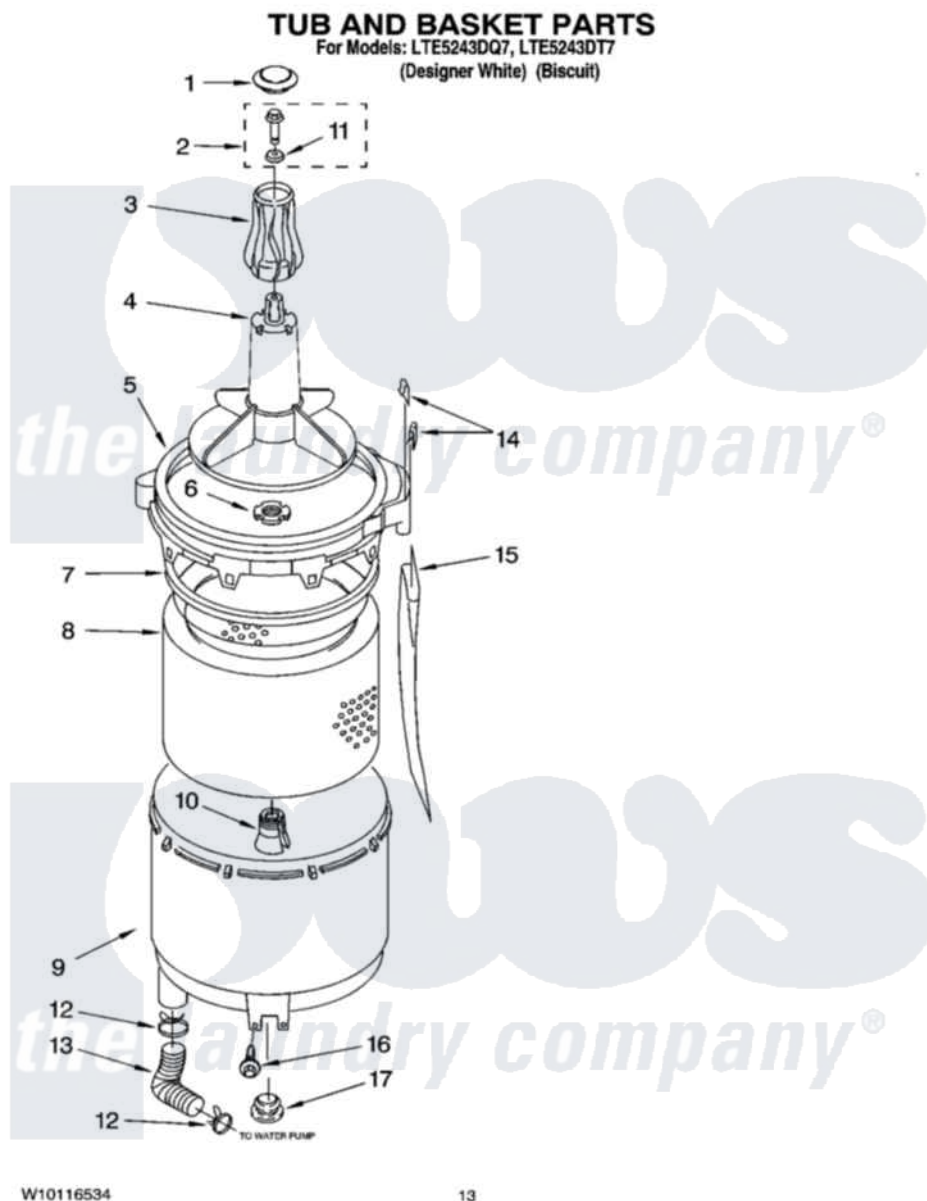

# Whirlpool LTE5243DQ7 10 - TUB AND BASKET PARTS

Whirlpool [Residential Whirlpool LTE5243DQ7 Washer/Dryer Parts](#) Parts Diagram 10 - TUB AND BASKET PARTS  
Click on the part number to view part

Item	Original Part Number	Replaced By	Status	Part Description
1	<a href="#">3355758</a>			Cap, Agitator
2	<a href="#">358237</a>			Screw And Washer
3	<a href="#">63840</a>			Filter, Agitator
4	<a href="#">3349098</a>			Agitator
5	<a href="#">64175</a>			Tub Ring And Gasket
6	<a href="#">21366</a>			Nut, Spanner
7	<a href="#">3359587</a>			Gasket, Tub Ring
8	<a href="#">3351985</a>			Basket
9	<a href="#">8066082</a>			Tub
10	<a href="#">389140</a>			Tub Block, Basket Drive
11	<a href="#">3949550</a>			Washer
12	3363366	<a href="#">616099</a>		Clamp
13	8066201	<a href="#">280120</a>		Hose
14	<a href="#">352155</a>			Clip, Retaining
15	<a href="#">356398</a>			Tube, Drain Off
16	<a href="#">357640</a>			Screw And Washer