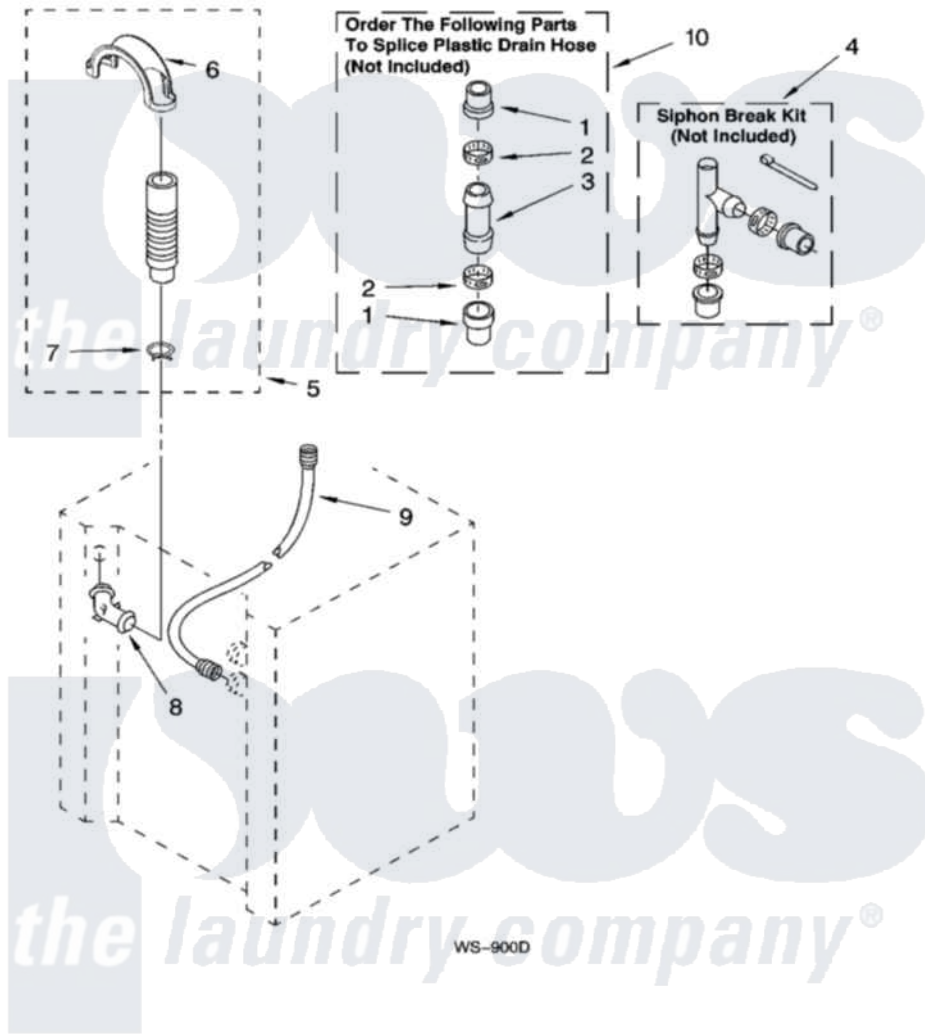

Whirlpool LTE5243DQ7 11 - WATER SYSTEM PARTS

WATER SYSTEM PARTS

For Models: LTE5243DQ7, LTE5243DT7
(Designer White) (Biscuit)

14

W10116534

Whirlpool Residential Whirlpool LTE5243DQ7 Washer/Dryer Parts Parts Diagram 11 - WATER SYSTEM PARTS
Click on the part number to view part

Item	Original Part Number	Replaced By	Status	Part Description
1	285321			Water System Parts
2	65349	285655		Clamp, Hose
3	16272			Connector, Straight
4	285320			Water System Parts
5	661575	285664		Hose
"	W10108350			Hose, Corrugated Plastic Drain
"	661577	285666		Hose
6	8577378			U-Bend, Drain Hose
7	3357331			Clamp, Drain
8	356739	8557915		Connector, Hose
9	3354858	89503		Hose-Inlet
10	285442			Water System Parts