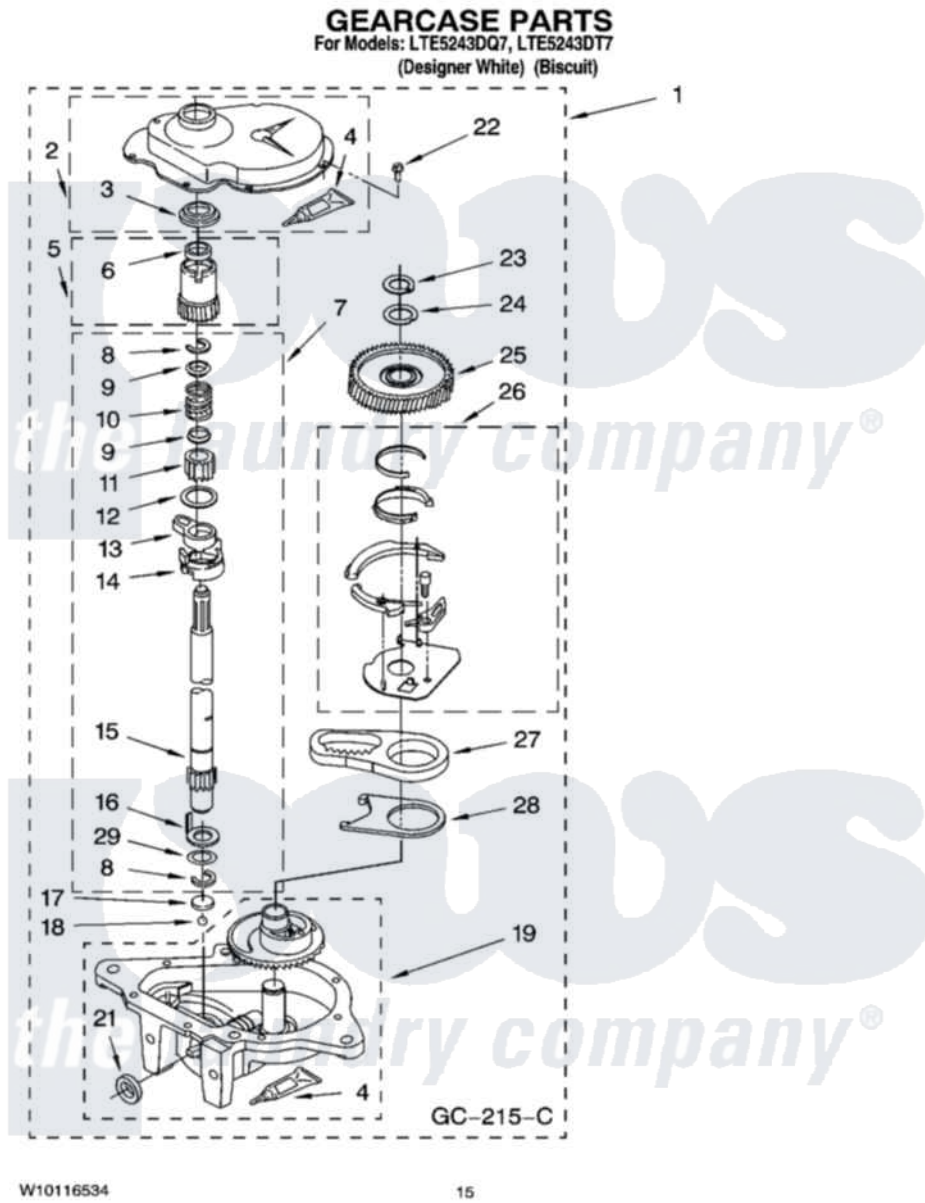

Whirlpool LTE5243DQ7 12 - GEARCASE PARTS

Whirlpool [Residential Whirlpool LTE5243DQ7 Washer/Dryer Parts](#) Parts Diagram 12 - GEARCASE PARTS
Click on the part number to view part

Item	Original Part Number	Replaced By	Status	Part Description
1	3360630	3360629		Gearcase
2	285202			Cover, Gearcase
3	3349985			Seal, Gearcase Cover
4	285195			Sealer Sealer, Gasket
5	63320	285362		Gear and Pinion
6	356427			Seal, Spin Pinion
7	389387			Shaft, Agitator
8	90369		Not Available	Ring, Retaining (2)
9	62677			Retainer, Spring
10	62676			Spring, Agitator
11	63273	285509		Shaft, Agitator
12	62619			Washer, Agitator Gear
13	62580	285206		Cam-Agitator
14	62581	285206		Cam-Agitator
15	285509			Shaft, Agitator
16	62618			Washer, Cam Thrust

17	16018	285205	Bearing
18	85529	285205	Bearing
19	389230	285515	Gearcase
21	285352		Seal Kit, Thrust Plug
22	3351614		Screw, Gearcase Cover Mounting
23	3362552	285765	Ring-Retr
24	285735	285766	Washer Kit, Thrust
25	62570	285362	Gear and Pinon
26	388253	999516	Shelf-Glas
27	3349296	8546456	Rack, Connecting
28	62621		Actuator, Shift
29	388815		Washer, Intermediate 1 3976263 Miscellaneous Parts Bag 2 3976300 Washer, Inlet Hose 3 3366913 Clamp, Hose