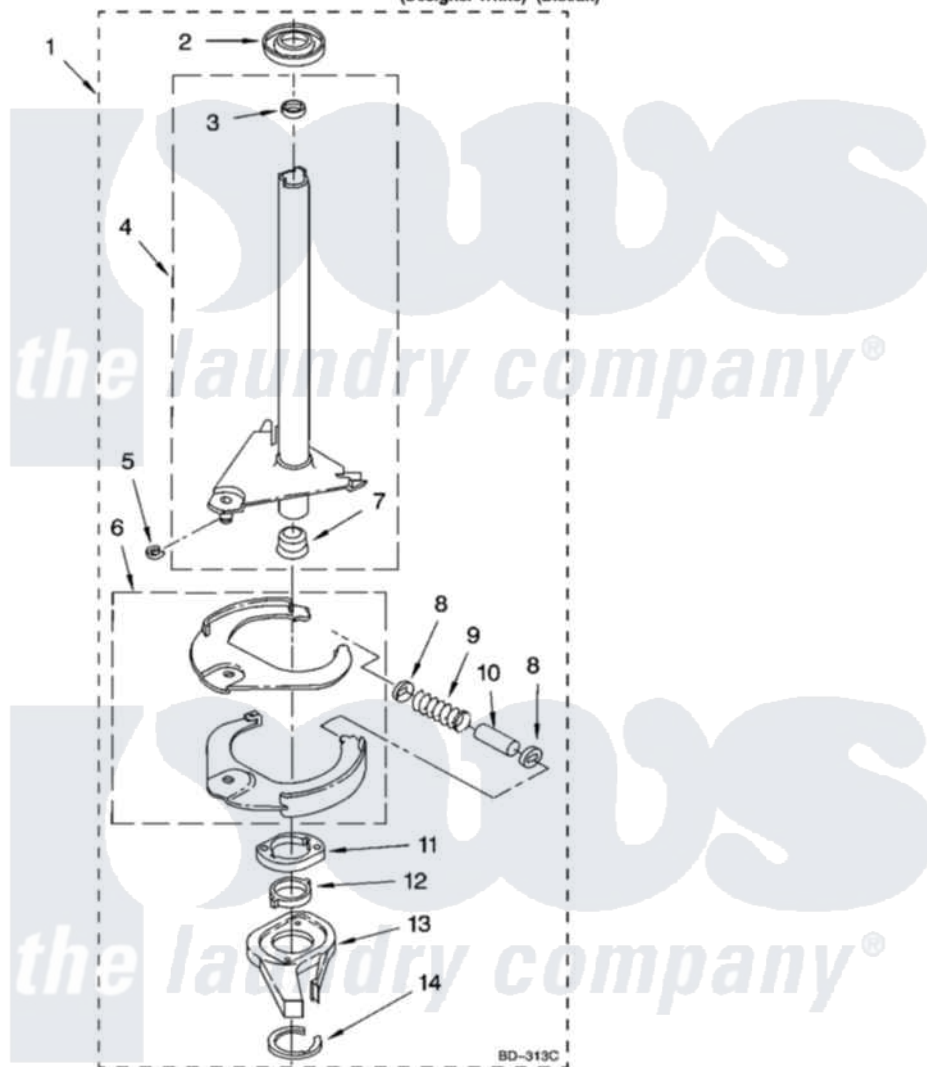

Whirlpool LTE5243DQ7 13 - BRAKE AND DRIVE TUBE PARTS

BRAKE AND DRIVE TUBE PARTS

For Models: LTE5243DQ7, LTE5243DT7

(Designer White) (Biscuit)

16

W10116534

Whirlpool [Residential Whirlpool LTE5243DQ7 Washer/Dryer Parts](#) Parts Diagram 13 - BRAKE AND DRIVE TUBE PARTS

Click on the part number to view part

Item	Original Part Number	Replaced By	Status	Part Description
1	387948	285792		Basketdrive
2	62658			Ring, Thrust
3	356427			Seal, Spin Pinion
4	64027	64208		Tube-Spin
5	64035	W10083190		Ring, Retaining
6	64232	285438		Shoe-Brake
7	62703	8546462		"T" Bearing, Spin Tube
8	3353956	285658		Sleeve
9	63748			Spring, Brake
10	3355360	285658		Sleeve
11	661516	8546461		Cam, Brake Release
12	63022			Sleeve, Cam
13	64194	285790		Lining
14	90368	W10083200		Ring, Retaining
"	BLANK		Not Available	Following Parts Not Illustrated
"	285208			Lubricant