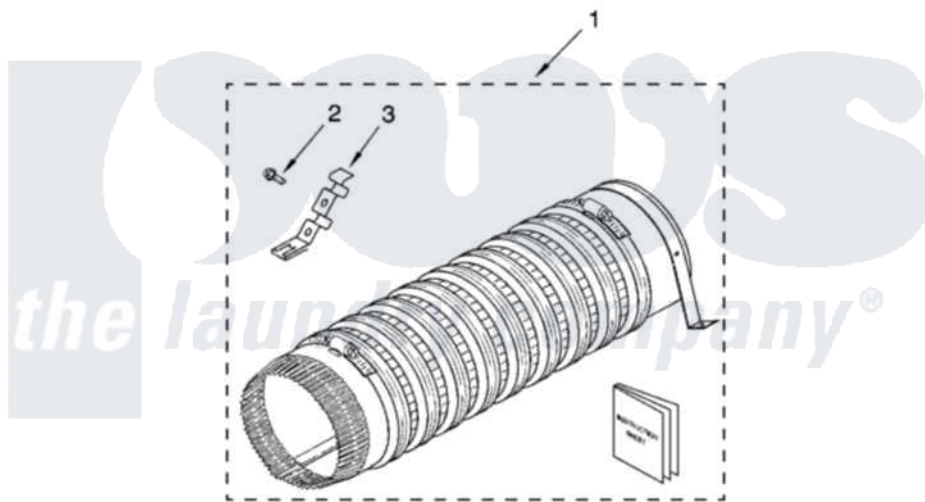

# Whirlpool LTE5243DQ7 14 - PRODUCT ACCESSORY PARTS

## PRODUCT ACCESSORY PARTS

For Models: LTE5243DQ7, LTE5243DT7  
(Designer White) (Biscuit)

W10116534

17

Whirlpool [Residential Whirlpool LTE5243DQ7 Washer/Dryer Parts](#) Parts Diagram 14 - PRODUCT ACCESSORY PARTS

[Click on the part number to view part](#)

Item	Original Part Number	Replaced By	Status	Part Description
1	<a href="#">279823</a>			Side Exhaust Extension Kit
2	<a href="#">488729</a>			Screw
3	<a href="#">3395536</a>			Clip