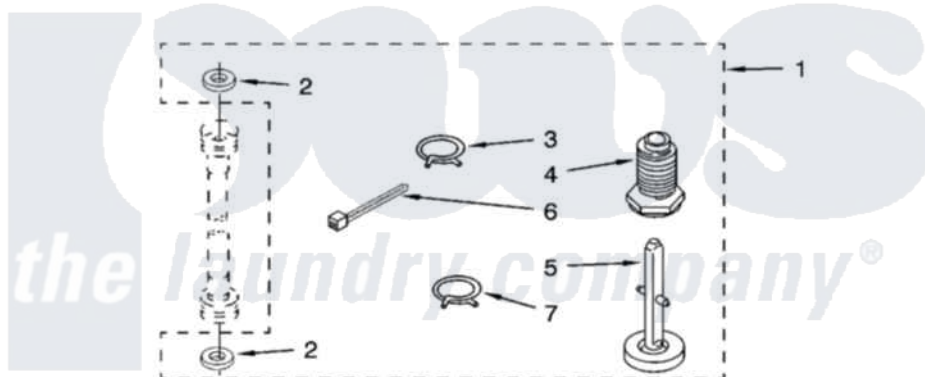

Whirlpool LTE5243DQ7 15 - MISCELLANEOUS PARTS, OPTIONAL PARTS
(NOT INCLUDED)

MISCELLANEOUS PARTS

For Models: LTE5243DQ7, LTE5243DT7
(Designer White) (Biscuit)

Whirlpool [Residential Whirlpool LTE5243DQ7 Washer/Dryer Parts](#) Parts Diagram 15 - MISCELLANEOUS PARTS,
OPTIONAL PARTS (NOT INCLUDED)
[Click on the part number to view part](#)

| Item | Original Part Number | Replaced By | Status | Part Description |
|------|-------------------------|---------------------------|--------|---|
| 1 | 3359934 | W10112403 | | Miscellaneous Parts Bag |
| 2 | 16123 | | | Washer Inlet-Hose Miscellaneous Parts Must be Ordered Separately. |
| 3 | 370445 | 285655 | | Clamp, Hose |
| 4 | 367594 | | | Foot, Front |
| 5 | 358594 | | | Foot, Rear |
| 6 | 3347869 | W10339879 | | Tie, Cable |
| 7 | 3357331 | | | Clamp, Drain |
| | 72017 | | | Paint, Touch-Up |
| " | 4392899 | | | Paint, Touch-Up |
| " | 350938 | | | Paint, Pressurized Spray B |
| " | 350930 | | | Paint, Pressurized Spray B |
| " | 4392901 | | | Paint, Pressurized Spray |
| " | 799344 | | | Paint, Touch-Up) |