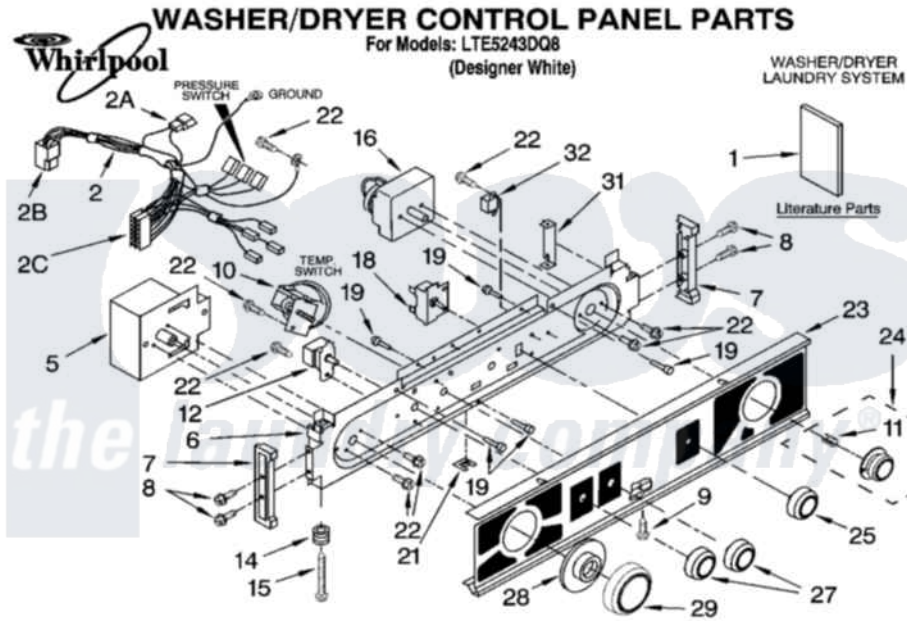

Whirlpool LTE5243DQ8 01 - WASHER/DRYER CONTROL PANEL PARTS

1-09 Litho in U.S.A.(LT) (psw)

1

Part No. W10248252 Rev. A

Whirlpool [Residential Whirlpool LTE5243DQ8 Washer/Dryer Parts](#) Parts Diagram 01 - WASHER/DRYER CONTROL PANEL PARTS

[Click on the part number to view part](#)

Item	Original Part Number	Replaced By	Status	Part Description
1	W10222387		Not Available	Installation Instructions
"	W10196553		Not Available	Guide, Use & Care
"	W10194037		Not Available	Energy Guide
"	8542754		Not Available	Sheet, Cycle Feature
"	8576808		Not Available	Wiring Diagram
2	8577368			Harness, Console Wiring
"	3350130			Plug, Terminal
"	696073			Receptacle, Connector
"	3948614			Disconnect Block
5	3952499			Timer, Control
6	8528154			Bracket, Control
7	692993			End Cap, Console
8	348689			Screw, End Cap Mounting
9	694091			Trim, Side Right Hand
10	3362987			Switch, Water Level
11	688805			Clip, Spring Knob

12	8054142		Switch, Water Temperature
14	693151		Spring, Console Lock
15	3400860		Screw, Console Lock
16	3406720		Timer, Control
18	3977456		Switch, Push-To-Start
19	693152		Bumper, Console
21	694037		Clip, Console
22	8533971	90767	Screw, 8A X 3/8 HeX Washer Head Tapping
23	3977194		Panel, Control
24	3957752		Knob, Timer
25	3957800		Knob, Push-To-Start
27	3957796		Knob, Control
28	3957841		Dial, Timer
29	3957821		Knob, Timer
31	692983		Lock, Console
32	694419		Mini-Buzzer