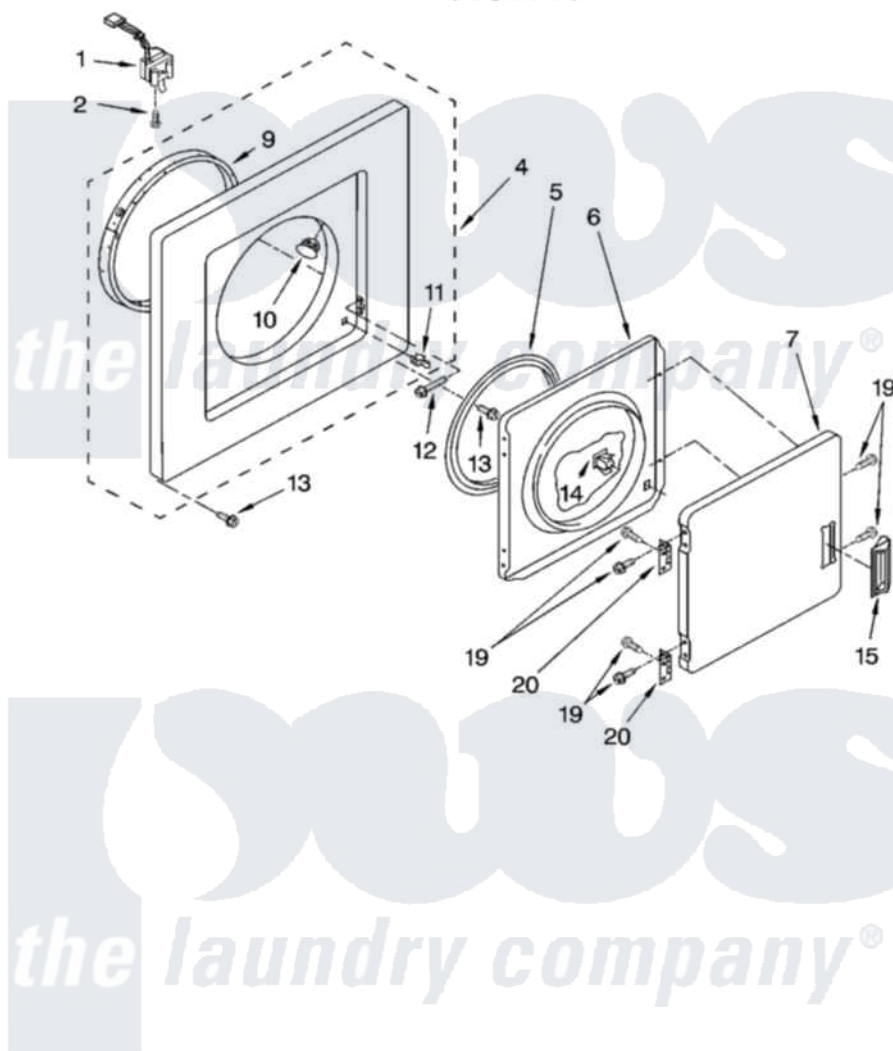

Whirlpool LTE5243DQ8 02 - DRYER FRONT PANEL AND DOOR PARTS

DRYER FRONT PANEL AND DOOR PARTS

For Models: LTE5243DQ8
(Designer White)

2

W10248252

Whirlpool Residential Whirlpool LTE5243DQ8 Washer/Dryer Parts Parts Diagram 02 - DRYER FRONT PANEL AND DOOR PARTS

[Click on the part number to view part](#)

Item	Original Part Number	Replaced By	Status	Part Description
1	3406108			Door Switch
2	697773	3395530		Screw
4	692619	285314		Panel
5	3390734			Seal, Door
6	695656	280077		Door
7	348205			Door, Front
9	8066123	279264		Air Channel Box
10	685203	279220		Clip
11	696144	279570		Latch
12	3390663	681414		Screw, 10AB X 1/2
13	343641	681414		Screw, 10AB X 1/2
14	3389441			Door Catch Assembly
15	686711			Handle, Door
19	694091			Trim, Side Right Hand
20	348023			Hinge And Pin Assembly