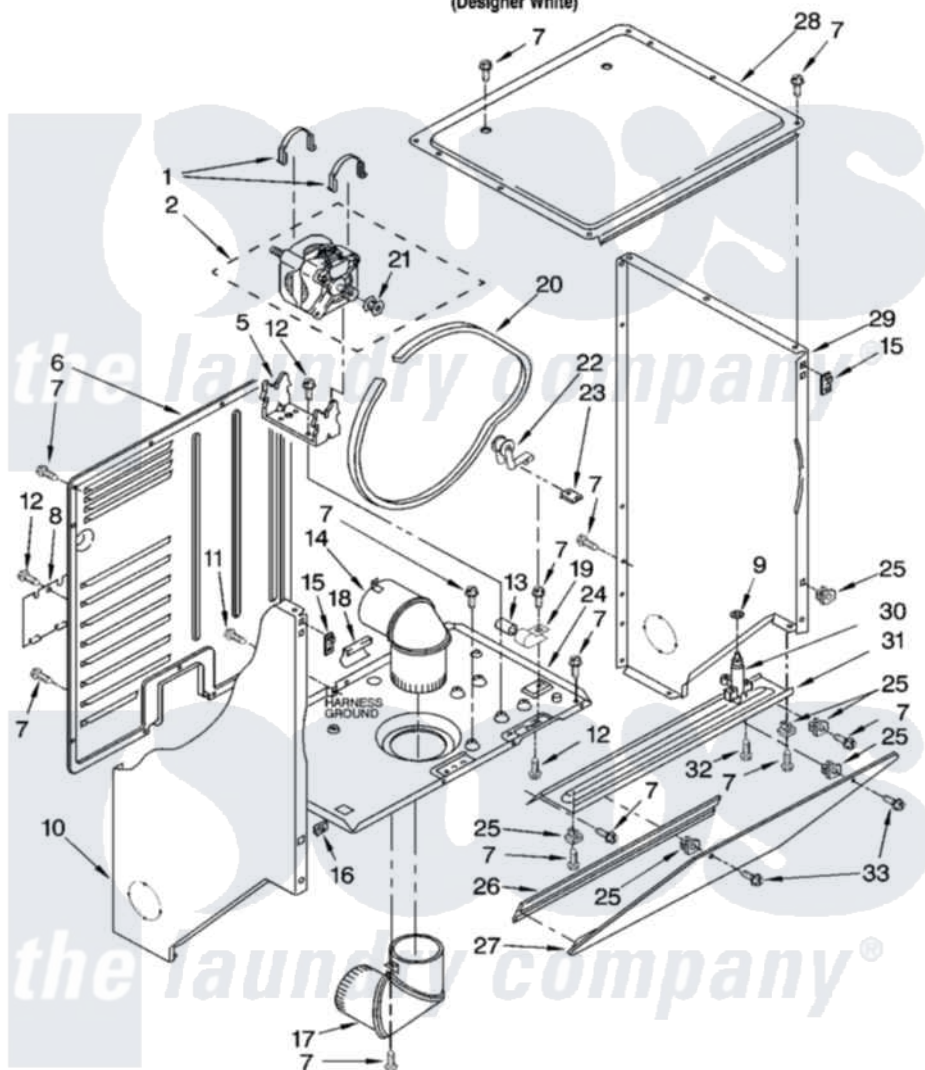

# Whirlpool LTE5243DQ8 03 - DRYER CABINET AND MOTOR PARTS

## DRYER CABINET AND MOTOR PARTS

For Models: LTE5243DQ8  
(Designer White)

W10248252

3

Whirlpool Residential Whirlpool LTE5243DQ8 Washer/Dryer Parts Diagram 03 - DRYER CABINET AND MOTOR PARTS

Click on the part number to view part

Item	Original Part Number	Replaced By	Status	Part Description
1	<a href="#">W10121316</a>			Plug, Multivent
2	8538265	<a href="#">8539558</a>		Motor-Drve
5	<a href="#">696541</a>			Bracket, Motor
6	3390405	<a href="#">280069</a>		Panel
7	343641	<a href="#">681414</a>		Screw, 10AB X 1/2
8	<a href="#">3394228</a>			Cover, Terminal Block
9	<a href="#">90296</a>			Nut, Push On
10	<a href="#">3402293</a>			Panel, Side
11	697776	<a href="#">4331106</a>		Screw, No.10-32 X 7/16
12	<a href="#">3390631</a>			Screw, 10-16 X 3/8
13	<a href="#">8272717</a>			Capacitor, Motor Start
14	<a href="#">3399602</a>			Elbow, Upper
15	<a href="#">3394083</a>			Clip, Front Panel
16	<a href="#">98234</a>			Clip, U-Bend
17	<a href="#">3399603</a>			Elbow, Lower
18	686770	<a href="#">686769</a>		Protector, Support

19	<a href="#">357030</a>	Clamp, Capacitor	
20	8066064	<a href="#">3394652</a>	Belt, Drive
21	<a href="#">8066051</a>	Pulley, Motor	
22	<a href="#">691366</a>	Idler And Pulley Assembly	
23	<a href="#">692771</a>	Nut, Idler Bracket To Base	
24	<a href="#">3399632</a>	Base, Dryer	
25	<a href="#">692400</a>	Nut, Push-In	
26	<a href="#">692926</a>	Cove, Transition Panel	
27	<a href="#">692933</a>	Panel, Transition	
28	<a href="#">692641</a>	Top, Dryer	
29	<a href="#">3402287</a>	Panel, Side	
30	<a href="#">693145</a>	Latch, Lid	
31	<a href="#">692781</a>	Closure, Control Area	
32	<a href="#">354975</a>	Screw And Washer	
33	<a href="#">693304</a>	Screw And Washer	