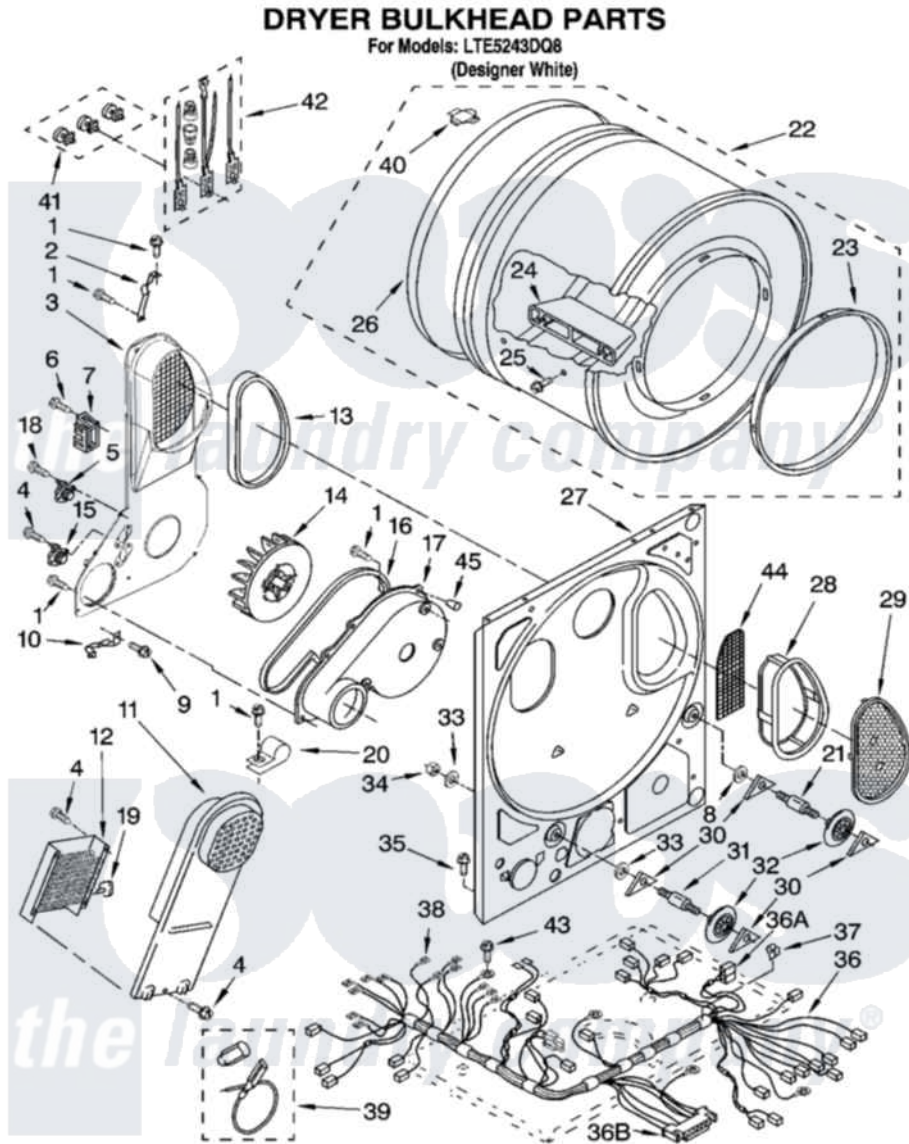

Whirlpool LTE5243DQ8 04 - DRYER BULKHEAD PARTS

W10248252

5

Whirlpool [Residential Whirlpool LTE5243DQ8 Washer/Dryer Parts](#) Parts Diagram 04 - DRYER BULKHEAD PARTS
Click on the part number to view part

Item	Original Part Number	Replaced By	Status	Part Description
1	343641	681414		Screw, 10AB X 1/2
2	3395396	345396		Clip, Air Duct To Bulkhead
3	8566186			Air Duct And Bracket
4	90767			Screw, 8A X 3/8 HeX Washer Head Tapping
5	3398128			Thermostat, Internal Bias
6	3393008	308685		Side Trim)
7	3397659			Block, Terminal
8	3388703			Washer, Support
9	489463			Screw, 8-18 X 1/16
10	3398161			CLIP
11	3401380			Box, Heater
12	3403586	279843		Element
13	339956			Seal, Air Duct To Bulkhead
14	696426			Wheel, Blower
15	8572767			Thermal Limiter 195 F
16	8066094			Seal, Fan Scroll

17	696418		Fan Scroll
18	3390647	488729	Screw
19	3404154		Thermostat, Heater Box
20	255563	488946	Clamp, Evaporator Tube
21	3399507	W10359269	Shaft, Drum Roller Threads
22	695943	3391834	Drum
23	3394508		Ring, Bearing
24	685207		Baffle, Drum
25	W10219342		Screw, Baffle Mounting
26	345648	279735	Seal
27	695931	279848	Bulkhead
28	8531964		Lint Screen
29	8531967		Cover, Lint Screen Outlet
30	690997		Washer, Thrust
31	3399506	W10359270	Shaft, Drum Roller Threads
32	3397590	349241T	Support
33	348197		Washer, Support
34	3359452		Nut, Lock
35	3390631		Screw, 10-16 X 3/8
36	8576537		Harness, Main Dryer Wiring
"	717252		Receptacle, Terminal
"	3395683		Receptacle, Multi-Terminal
37	693141	Not Available	Clip, Wiring Harness (3)
38	94614		Terminal
39	279457		Wire Kit, Terminal
40	8066086		Plug, Drum Hole
41	279393		Terminal Block Screw Kit
42	279318		Terminal Tinned And Brass Panel
43	697776	4331106	Screw, No.10-32 X 7/16
44	348378		Screen, Back-Up
45	359702	W10491983	Tip-Tines