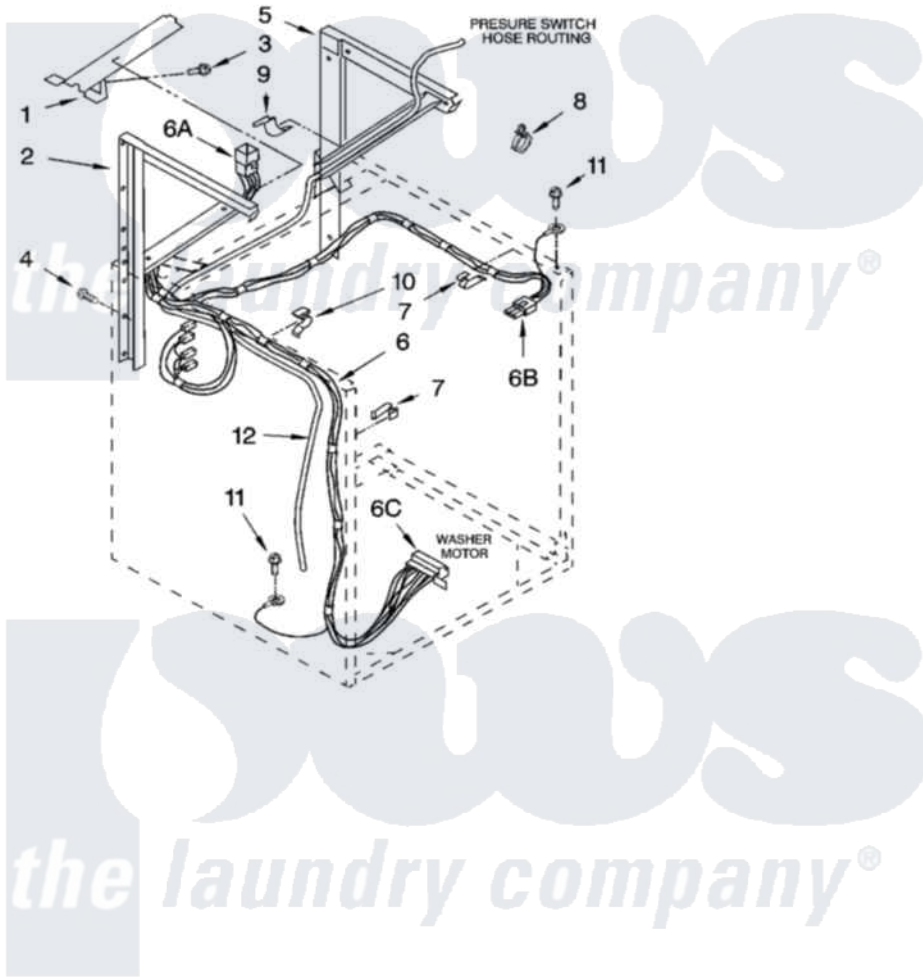

Whirlpool LTE5243DQ8 05 - DRYER SUPPORT AND WASHER PARTS

DRYER SUPPORT AND WASHER PARTS

For Models: LTE5243DQ8
(Designer White)

W10248252

7

Whirlpool Residential Whirlpool LTE5243DQ8 Washer/Dryer Parts Parts Diagram 05 - DRYER SUPPORT AND WASHER PARTS

Click on the part number to view part

Item	Original Part Number	Replaced By	Status	Part Description
1	694304			Cover, Channel
2	692647			Support, Dryer
3	343641	681414		Screw, 10AB X 1/2
4	3400000			Screw, 10-24 X 3/8
5	692646			Support, Dryer
6	3957867			Harness, Upper
"	696074		Not Available	Plug, Terminal (12-Way) (Connects With Automatic Console Harness)
"	62889			Receptacle, Terminal
"	62505			Block, Disconnect
7	3347812	8528351		Clip
8	3352501	8559320		Restraint, Hose
9	90016			Clip, Pressure Switch Hose
10	693141		Not Available	Clip, Wiring Harness (3)
11	3351614			Screw, Gearcase Cover Mounting