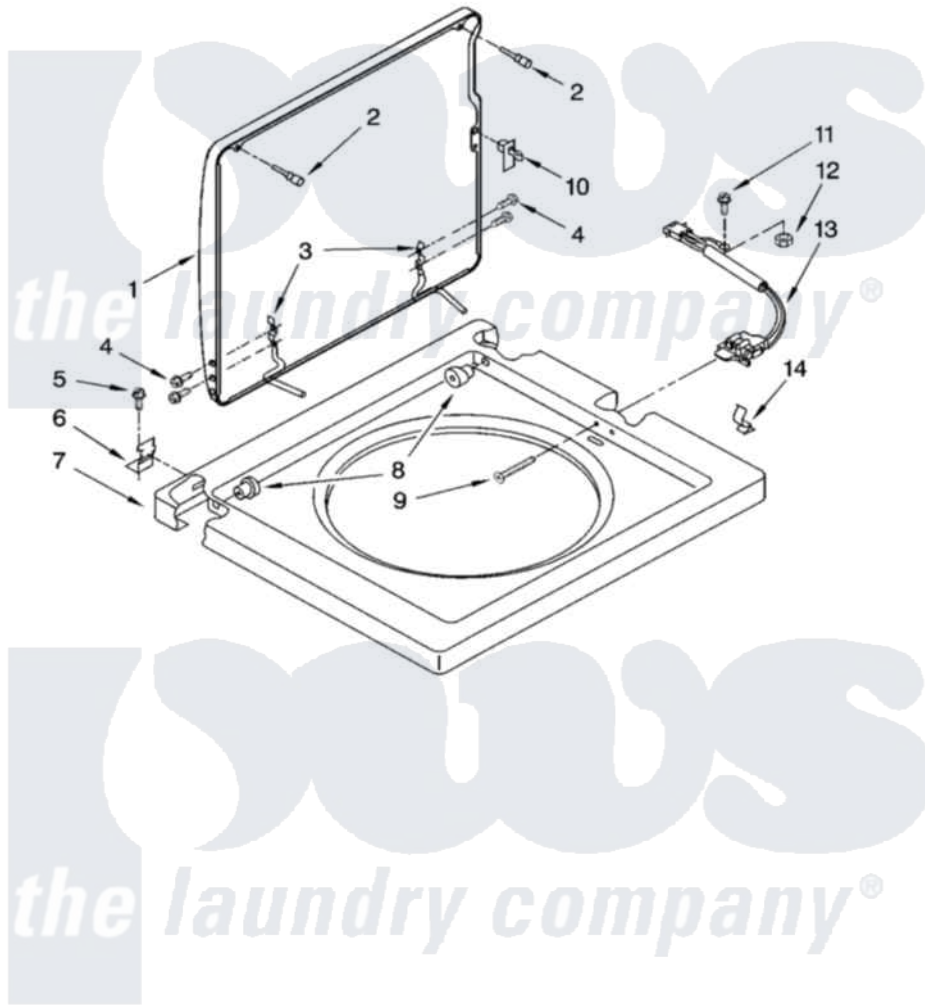

Whirlpool LTE5243DQ8 06 - WASHER TOP AND LID PARTS

WASHER TOP AND LID PARTS

For Models: LTE5243DQ8
(Designer White)

8

W10248252

Whirlpool Residential Whirlpool LTE5243DQ8 Washer/Dryer Parts Parts Diagram 06 - WASHER TOP AND LID PARTS
Click on the part number to view part

Item	Original Part Number	Replaced By	Status	Part Description
1	3398848			Lid
2	9724509			Bumper, Lid
3	91770			Hinge, Lid
4	W10119872	W10119828		Screw, Lid Hinge Mounting
5	343641	681414		Screw, 10AB X 1/2
6	692985			Clip, Spring
7	384693			Top
8	21258			Bearing, Lid Hinge
9	3356311			Screw And Washer, Lid Switch Shield
10	358684			Strike, Lid Switch
11	3400030	33001178		Back, Tumbler
12	8533959	680762		Nut
13	3355806			Switch, Lid
14	90016			Clip, Pressure Switch Hose