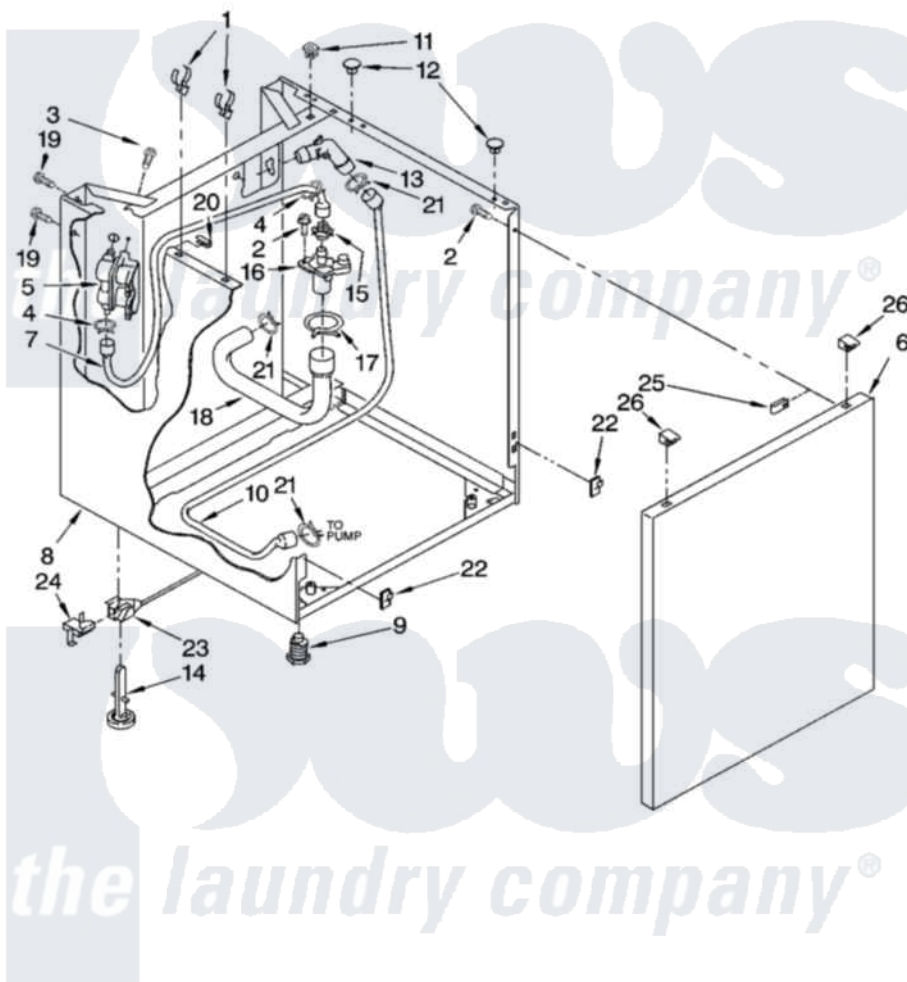

# Whirlpool LTE5243DQ8 07 - WASHER CABINET PARTS

## WASHER CABINET PARTS

For Models: LTE5243DQ8  
(Designer White)

W10248252

9

Whirlpool [Residential Whirlpool LTE5243DQ8 Washer/Dryer Parts](#) Parts Diagram 07 - WASHER CABINET PARTS

Click on the part number to view part

Item	Original Part Number	Replaced By	Status	Part Description
1	<a href="#">356746</a>			Clip, Condenser
2	343641	<a href="#">681414</a>		Screw, 10AB X 1/2
3	<a href="#">9740848</a>			Screw, Mixing Valve Mounting
4	370451	<a href="#">596669</a>		Clamp, Manifold
5	3952163	<a href="#">285805</a>		Valve-Inlet
6	<a href="#">692628</a>			Panel, Front
7	<a href="#">692699</a>			Hose, Water Inlet
8	<a href="#">696013</a>			Cabinet
9	<a href="#">367594</a>			Foot, Front
10	<a href="#">696710</a>			Hose, Drain
11	<a href="#">692400</a>			Nut, Push-In
12	<a href="#">660975</a>			Plug, Top To Cabinet
13	<a href="#">8557915</a>			Connector, Hose
14	<a href="#">358594</a>			Foot, Rear
15	<a href="#">356471</a>			Cap, Siphon Break
16	<a href="#">356363</a>			Siphon Break

17	272861	Not Available	Clamp, Hose
18	<a href="#">696394</a>		Hose, Water Inlet
19	<a href="#">3400000</a>		Screw, 10-24 X 3/8
20	<a href="#">3390046</a>		Protector, Edge
21	660628	<a href="#">285655</a>	Clamp, Hose
22	<a href="#">3394083</a>		Clip, Front Panel
23	<a href="#">358652</a>		Link, Leveling
24	<a href="#">359364</a>		Clip, Leveling Mechanism
25	<a href="#">98234</a>		Clip, U-Bend
26	<a href="#">345670</a>		Lock, Top