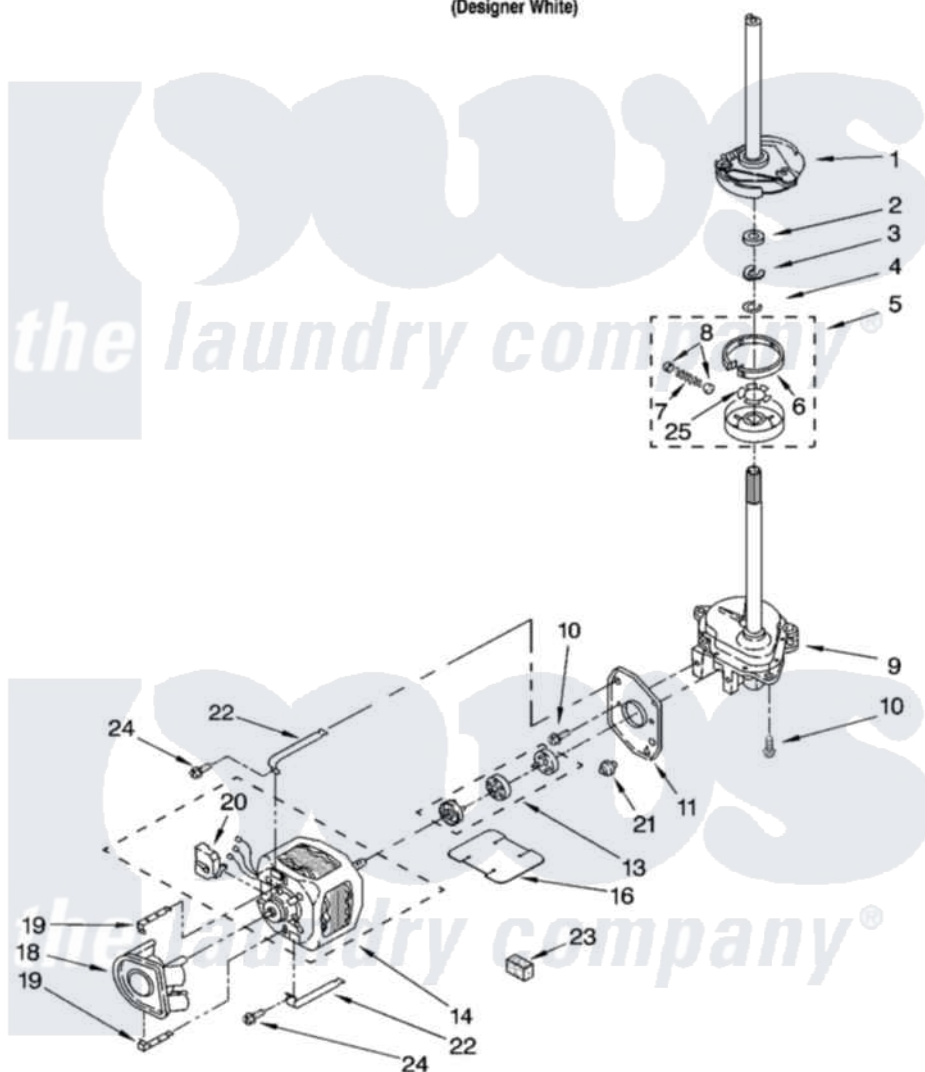

Whirlpool LTE5243DQ8 08 - BRAKE, CLUTCH, GEARCASE, MOTOR AND PUMP PARTS

BRAKE, CLUTCH, GEARCASE, MOTOR AND PUMP PARTS

For Models: LTE5243DQ8
(Designer White)

W10248252

11

Whirlpool [Residential Whirlpool LTE5243DQ8 Washer/Dryer Parts](#) Parts Diagram 08 - BRAKE, CLUTCH, GEARCASE, MOTOR AND PUMP PARTS
Click on the part number to view part

Item	Original Part Number	Replaced By	Status	Part Description
1	387948	285792		Basketdrive
2	63292			Washer, Spin Tube Thrust
3	62697	W10080230		Ring, Spin Tube Support
4	63283	285353		Ring
5	3951312	285785		Clutch
6	3951308	285790		Lining
7	3946846	8559387		Spring And Damper Assembly
8	62646			Cap, Clutch Spring
9	3360630	3360629		Gearcase
10	3357334	3400516		Screw Anti-Rattle
11	62611			Plate, Motor Mount To Gearcase
13	3364003	285753A		Coupling
14	661600			Motor, Main Drive
16	3946532			Shield, Motor

18	3363394		Pump
19	8546127		Retainer, Pump
20	62850	8529896	Switch, Main Drive Motor
21	62691		Grommet, Motor
22	W10086010		Retainer, Motor
23	3350013		Foam
24	3387485	273556	Screw, 10-16 X 5/8
25	3355454		Clip, Main Drive