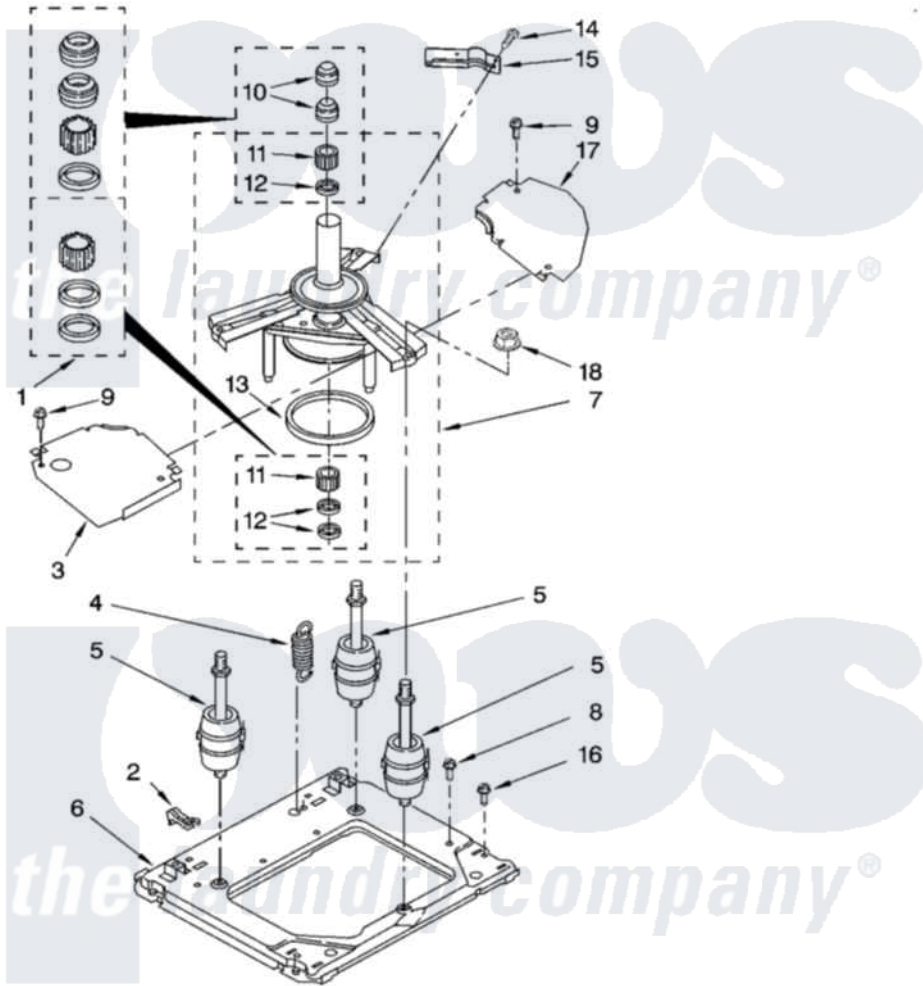

# Whirlpool LTE5243DQ8 09 - MACHINE BASE PARTS

## MACHINE BASE PARTS

For Models: LTE5243DQ8  
(Designer White)

12

W10248252

Whirlpool [Residential Whirlpool LTE5243DQ8 Washer/Dryer Parts](#) Parts Diagram 09 - MACHINE BASE PARTS  
Click on the part number to view part

Item	Original Part Number	Replaced By	Status	Part Description
1	<a href="#">285203</a>			Centerpost Bearing Kit
2	<a href="#">696044</a>			Block, Restraint
3	<a href="#">64137</a>			Shield, Tub
4	388492	<a href="#">W10250667</a>		Spring, Counterweight
5	3406201	<a href="#">W10207783</a>		Spring
6	<a href="#">8577373</a>			Base
7	<a href="#">63740</a>			Tub Support And Drum
8	<a href="#">3351614</a>			Screw, Gearcase Cover Mounting
9	<a href="#">90767</a>			Screw, 8A X 3/8 HeX Washer Head Tapping
10	<a href="#">8577376</a>			Seal, Centerpost
11	<a href="#">8546455</a>			Bearing, Centerpost
12	357409	<a href="#">359449</a>		Seal, Agitator Shaft
13	<a href="#">63134</a>			Ring, Sound Deadening
14	343641	<a href="#">681414</a>		Screw, 10AB X 1/2
15	<a href="#">63636</a>			Bracket, Counterweight Spring

16 [386011](#)

Screw And Washer

17 [63637](#)

Shield, Tub

18 3351021

[279710](#)

Nut