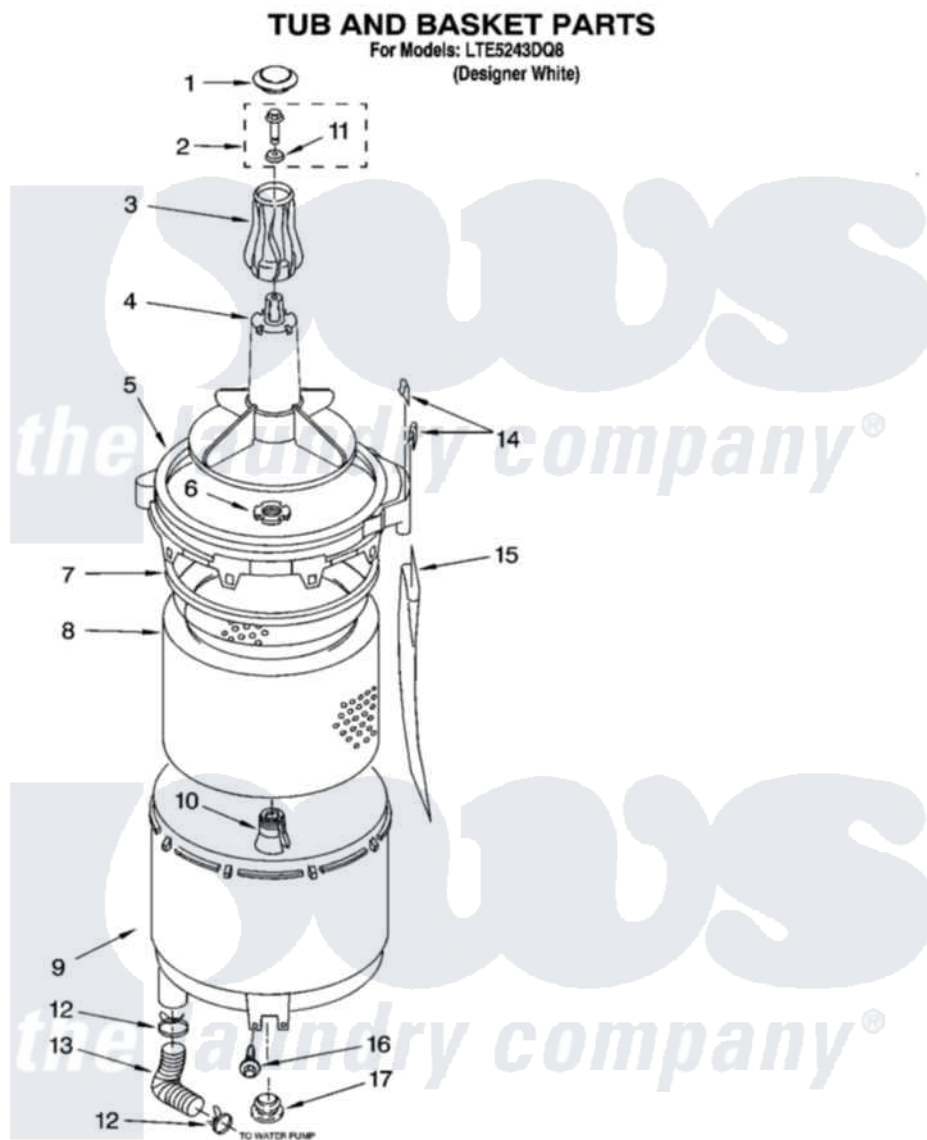

# Whirlpool LTE5243DQ8 10 - TUB AND BASKET PARTS

W10248252

13

Whirlpool Residential Whirlpool LTE5243DQ8 Washer/Dryer Parts Parts Diagram 10 - TUB AND BASKET PARTS  
Click on the part number to view part

Item	Original Part Number	Replaced By	Status	Part Description
1	<a href="#">3355758</a>			Cap, Agitator
2	<a href="#">358237</a>			Screw And Washer
3	<a href="#">63840</a>			Filter, Agitator
4	<a href="#">3349098</a>			Agitator
5	<a href="#">64175</a>			Tub Ring And Gasket
6	<a href="#">21366</a>			Nut, Spanner
7	<a href="#">3359587</a>			Gasket, Tub Ring
8	<a href="#">3351985</a>			Basket
9	<a href="#">8066082</a>			Tub
10	<a href="#">389140</a>			Tub Block, Basket Drive
11	<a href="#">3949550</a>			Washer
12	3363366	<a href="#">616099</a>		Clamp
13	8066201	<a href="#">280120</a>		Hose
14	<a href="#">352155</a>			Clip, Retaining
15	<a href="#">356398</a>			Tube, Drain Off
16	<a href="#">357640</a>			Screw And Washer