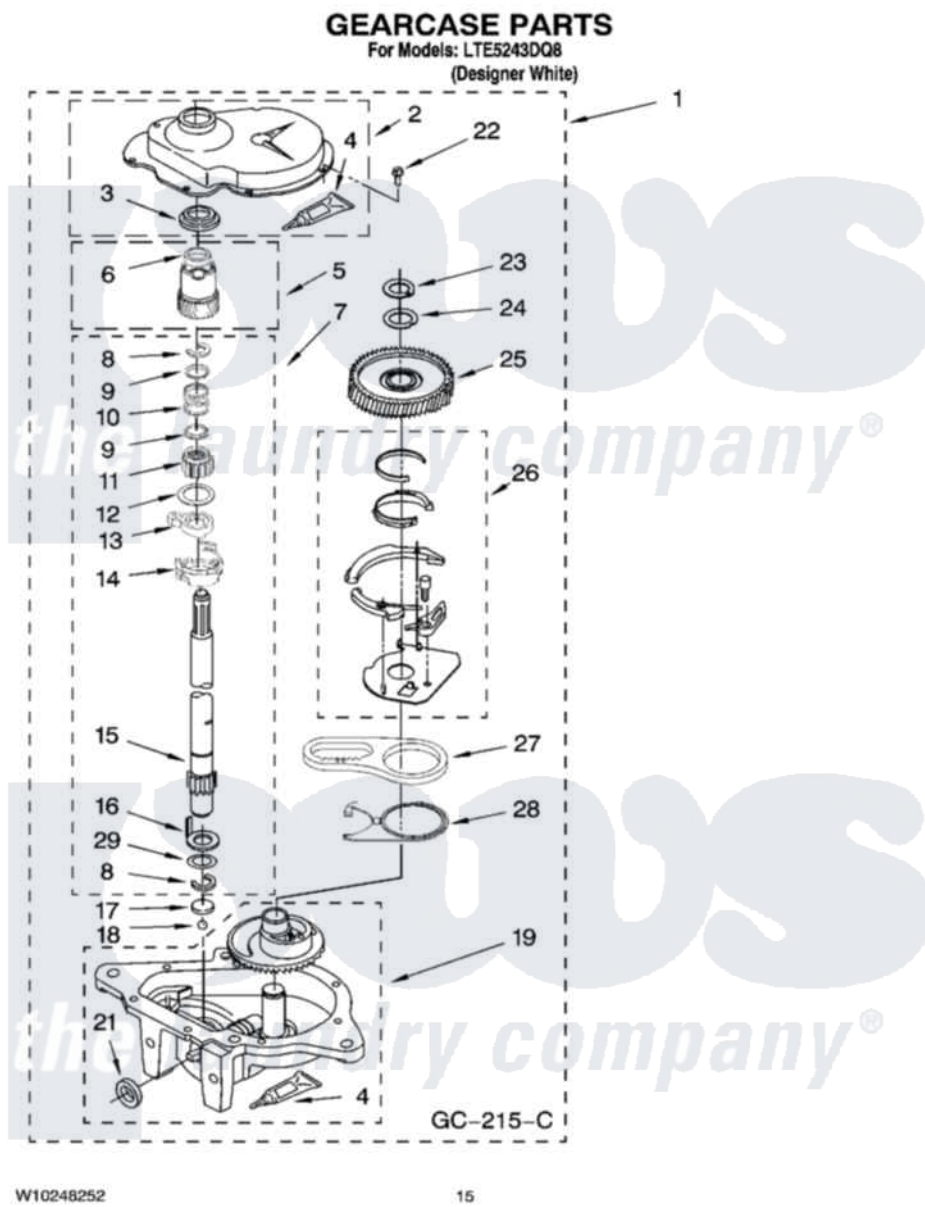

# Whirlpool LTE5243DQ8 12 - GEARCASE PARTS

Whirlpool [Residential Whirlpool LTE5243DQ8 Washer/Dryer Parts](#) Parts Diagram 12 - GEARCASE PARTS  
Click on the part number to view part

Item	Original Part Number	Replaced By	Status	Part Description
1	3360630	<a href="#">3360629</a>		Gearcase
2	<a href="#">285202</a>			Cover, Gearcase
3	<a href="#">3349985</a>			Seal, Gearcase Cover
4	<a href="#">285195</a>			Sealer Sealer, Gasket
5	63320	<a href="#">285362</a>		Gear and Pinion
6	<a href="#">356427</a>			Seal, Spin Pinion
7	<a href="#">389387</a>			Shaft, Agitator
8	90369		Not Available	Ring, Retaining (2)
9	<a href="#">62677</a>			Retainer, Spring
10	<a href="#">62676</a>			Spring, Agitator
11	63273	<a href="#">285509</a>		Shaft, Agitator
12	<a href="#">62619</a>			Washer, Agitator Gear
13	62580	<a href="#">285206</a>		Cam-Agitator
14	62581	<a href="#">285206</a>		Cam-Agitator
15	<a href="#">285509</a>			Shaft, Agitator
16	<a href="#">62618</a>			Washer, Cam Thrust

17	16018	<a href="#">285205</a>	Bearing
18	85529	<a href="#">285205</a>	Bearing
19	389230	<a href="#">285515</a>	Gearcase
21	<a href="#">285352</a>		Seal Kit, Thrust Plug
22	<a href="#">3351614</a>		Screw, Gearcase Cover Mounting
23	3362552	<a href="#">285765</a>	Ring-Retr
24	285735	<a href="#">285766</a>	Washer Kit, Thrust
25	62570	<a href="#">285362</a>	Gear and Pinon
26	388253	<a href="#">999516</a>	Shelf-Glas
27	3349296	<a href="#">8546456</a>	Rack, Connecting
28	<a href="#">62621</a>		Actuator, Shift
29	<a href="#">388815</a>		Washer, Intermediate 1 3976263 Miscellaneous Parts Bag 2 3976300 Washer, Inlet Hose 3 3366913 Clamp, Hose